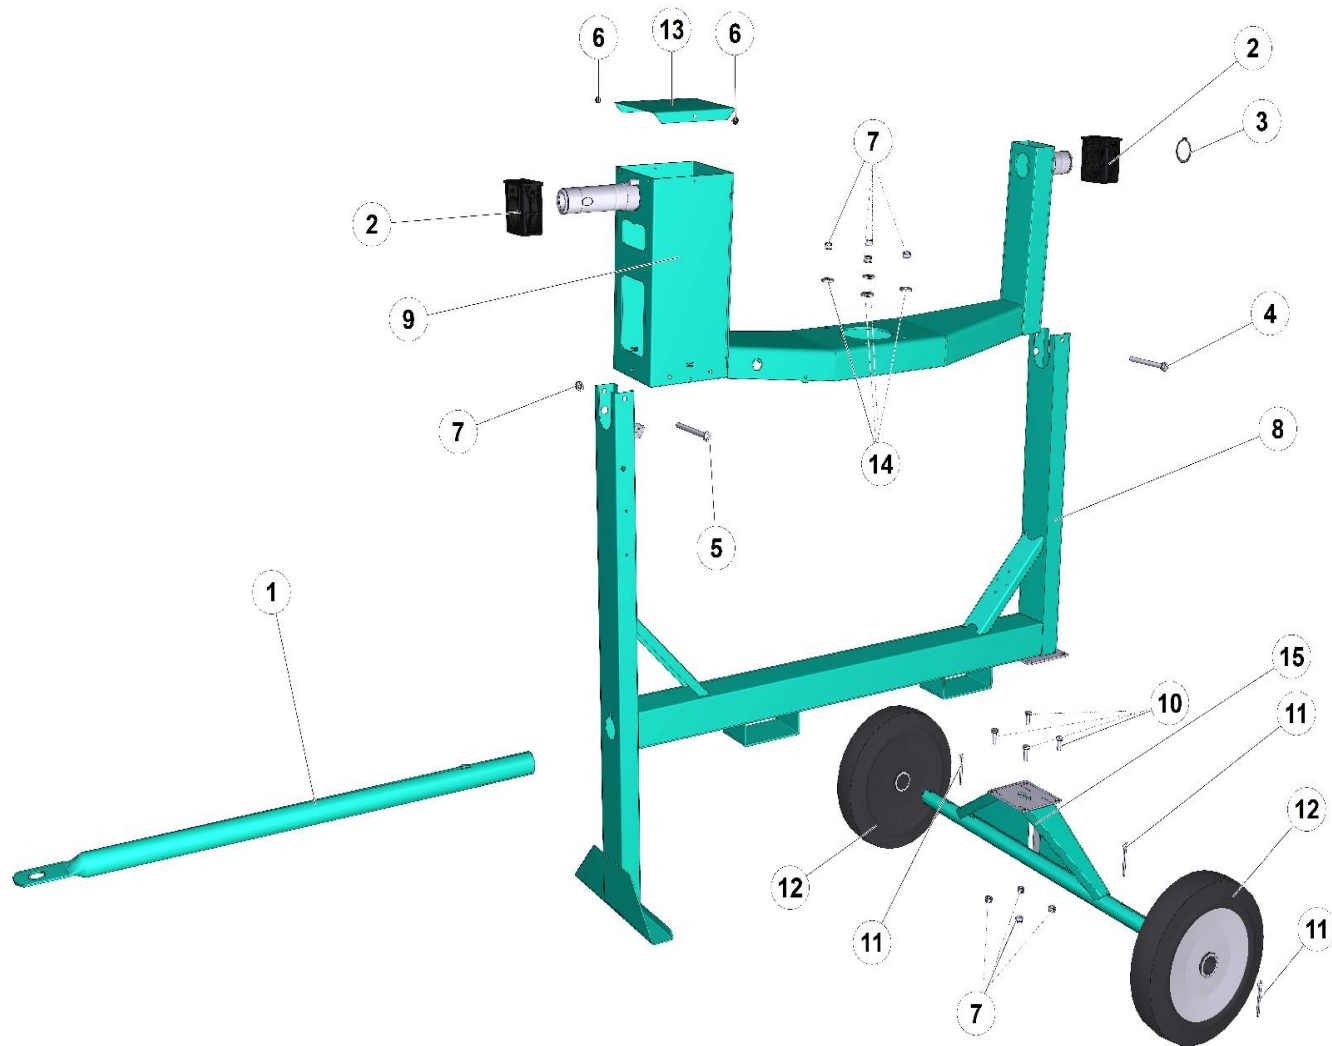

FRAME

E

N.	CODE	DESCRIPTION	UM	QTY
1	3228745	TOWBAR	PZ	1
2	3208792	BLOCK SUPPORT/CONC.MIXER	PZ	2
3	2227205	STOP RING	PZ	2
4	2222114	SCREW	PZ	1
5	2222112	SCREW	PZ	1
6	3211175	ALUMINUM RIVET 4.8X16 T16	PZ	2
7	2223923	LOCK NUT	PZ	9
8	3208817	CRADLE	PZ	1
9	3208782	Arm	PZ	1
10	2223923	LOCK NUT	PZ	4
11	2226700	SPLIT PIN	PZ	4
12	2211100	WHEEL	PZ	2
13	3228746	ARM LOCK	PZ	1
14	3203917	WASHER	PZ	4
15	3228743	SALA SY 190 GROUP PAINTED	PZ	1

DRUM REDUCTION UNIT

B

N.	CODE	DESCRIPTION	UM	QTY
1	3206748	HANDLE	PZ	1
2	2223920	SELF-LOCKING NUT	PZ	2
3	2227320	CIRCLIP	PZ	1
4	3228750	HANDWHEEL SYNTESI	PZ	1
5	2222465	SCREW	PZ	3
6	3234642	REDUCER COVER	PZ	1
7	2204560	Bearing	PZ	1
8	2227320	CIRCLIP	PZ	1
9	3227876	WASHER	PZ	1
10	3213264	PINION/CONC.MIXER	PZ	2
11	3208771	SHAFT/CONC.MIXER	PZ	1
12	2229300	KEY/CONC.MIXER	PZ	1
13	2229259	KEY	PZ	2
14	3232764	Bearing	PZ	1
15	2227205	STOP RING	PZ	1
16	3208770	PIN	PZ	2
17	3234640	CAP/CONC.MIXER	PZ	1
18	2222467	SCREW	PZ	4
19	3208776	PIN	PZ	2
20	3208773	GEAR WHEEL/CONC.MIXER	PZ	1
21	3234639	REDUCTION GEAR CASING	PZ	1

N.	CODE	DESCRIPTION	UM	QTY
22	2230350	Grease nipple	PZ	1
23	2224220	WASHER	PZ	1
24	3208944	Damper	PZ	1
25	3208789	Damper	PZ	1
26	3210606	SCREW	PZ	1
27	2204540	Bearing	PZ	1
28	3213893	SCREW	PZ	1
29	3237097	BEARING/MN	PZ	1
30	3213811	STOP RING	PZ	2
31	3234641	COVER	PZ	1
32	3209987	SCREW	PZ	3
33	3209786	TILTING DRUM GEARBOX/CONC.MIXER	PZ	1

DRUM

A

N.	CODE	DESCRIPTION	UM	QTY
1	3206690	3206690 (10816046) LEVER LOCK	PZ	1
2	3206800	STOP RING	PZ	1
3	3207225	3207225 (10100110) WASHER FLAT	PZ	1
4	2222193	PADDLE SCREW/MN	PZ	4
5	2250069	Mixing blade	PZ	2
6	3208830	TANK	PZ	1