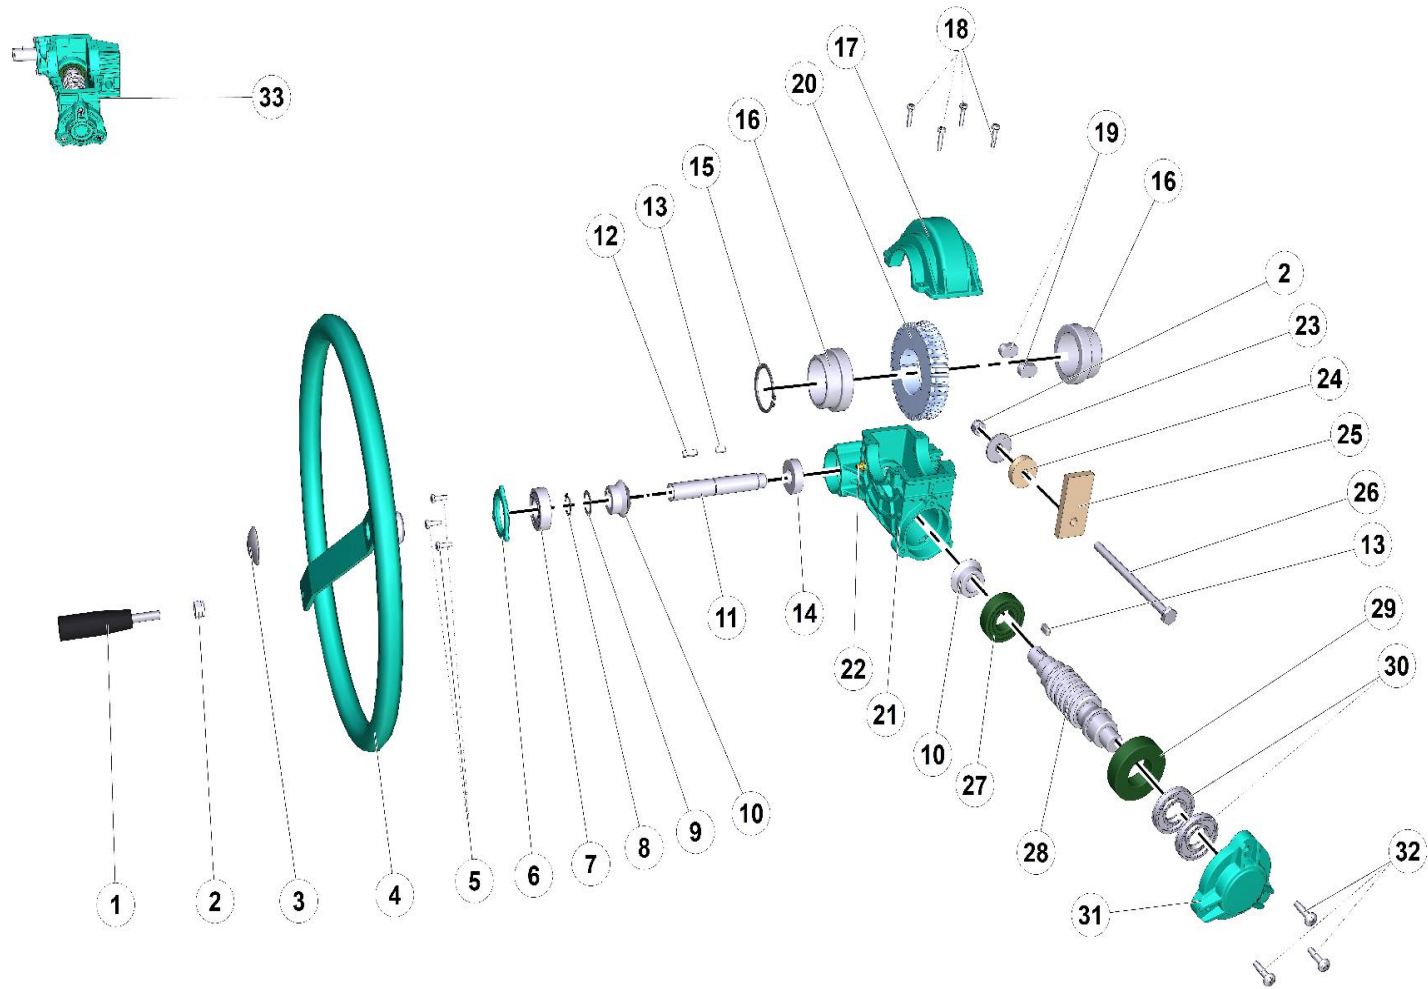

FRAME

E

N.	CODE	DESCRIPTION	UM	QTY
1	3228745	TOWBAR	PZ	1
2	3208792	BLOCK SUPPORT/CONC.MIXER	PZ	2
3	2227205	STOP RING	PZ	2
4	2222114	SCREW	PZ	1
5	2222112	SCREW	PZ	1
6	3211175	ALUMINUM RIVET 4.8X16 T16	PZ	2
7	2223923	LOCK NUT	PZ	9
8	3208817	CRADLE	PZ	1
9	3208782	Arm	PZ	1
10	2223923	LOCK NUT	PZ	4
11	2226700	SPLIT PIN	PZ	4
12	2211100	WHEEL	PZ	2
13	3228746	ARM LOCK	PZ	1
14	3203917	WASHER	PZ	4
15	3228743	SALA SY 190 GROUP PAINTED	PZ	1

DRUM REDUCTION UNIT

B

N.	CODE	DESCRIPTION	UM	QTY
1	3206748	HANDLE	PZ	1
2	2223920	SELF-LOCKING NUT	PZ	2
3	2227320	CIRCLIP	PZ	1
4	3228750	HANDWHEEL SYNTESI	PZ	1
5	2222465	SCREW	PZ	3
6	3234642	REDUCER COVER	PZ	1
7	2204560	Bearing	PZ	1
8	2227320	CIRCLIP	PZ	1
9	3227876	WASHER	PZ	1
10	3213264	PINION/CONC.MIXER	PZ	2
11	3208771	SHAFT/CONC.MIXER	PZ	1
12	2229300	KEY/CONC.MIXER	PZ	1
13	2229259	KEY	PZ	2
14	3232764	Bearing	PZ	1
15	2227205	STOP RING	PZ	1
16	3208770	PIN	PZ	2
17	3234640	CAP/CONC.MIXER	PZ	1
18	2222467	SCREW	PZ	4
19	3208776	PIN	PZ	2
20	3208773	GEAR WHEEL/CONC.MIXER	PZ	1
21	3234639	REDUCTION GEAR CASING	PZ	1

N.	CODE	DESCRIPTION	UM	QTY
22	2230350	Grease nipple	PZ	1
23	2224220	WASHER	PZ	1
24	3208944	Damper	PZ	1
25	3208789	Damper	PZ	1
26	3210606	SCREW	PZ	1
27	2204540	Bearing	PZ	1
28	3213893	SCREW	PZ	1
29	3237097	BEARING/MN	PZ	1
30	3213811	STOP RING	PZ	2
31	3234641	COVER	PZ	1
32	3209987	SCREW	PZ	3
33	3209786	TILTING DRUM GEARBOX/CONC.MIXER	PZ	1

DRUM

A

N.	CODE	DESCRIPTION	UM	QTY
1	3206690	3206690 (10816046) LEVER LOCK	PZ	1
2	3206800	STOP RING	PZ	1
3	3207225	3207225 (10100110) WASHER FLAT	PZ	1
4	2222193	PADDLE SCREW/MN	PZ	4
5	2250069	Mixing blade	PZ	2
6	3208830	TANK	PZ	1