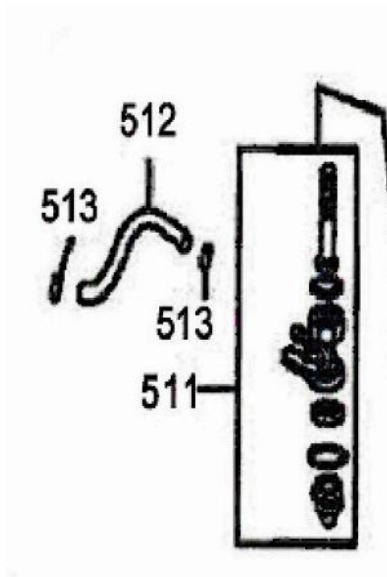

Fuel tank

REF No.	Parts No.	Parts name	Q'ty
501	17510-SC32-00-R	TANK COMP, FUEL	1
502	17670-168-00	FILTER, FUEL	1
503	17631-168-00	PACKING, FUEL FILLER CAP	1
504	17620-168-01	CAP COMP, FUEL FILLER	1
505	17640-168-00	METER COMP, FUEL	1
506	93800-05010-00	SCREW, FLAT, M5×10	2
507	95701-06025-00	BOLT, FLANGE M6X25	4
508	90486-06000-00	WASHER, TANK CUSHION	4
509	91551-168-00	COLLAR, TANK CUSHION	4
510	90851-168-00	RUBBER, FUEL CUSHION	4
511	16950-168-00	COCK ASSY. FUEL	1
512	95001-04500850-00	TUBE, FUEL 4.5×200	1
513	95003-CT08-00	CLIP, TUBE (B8)	2