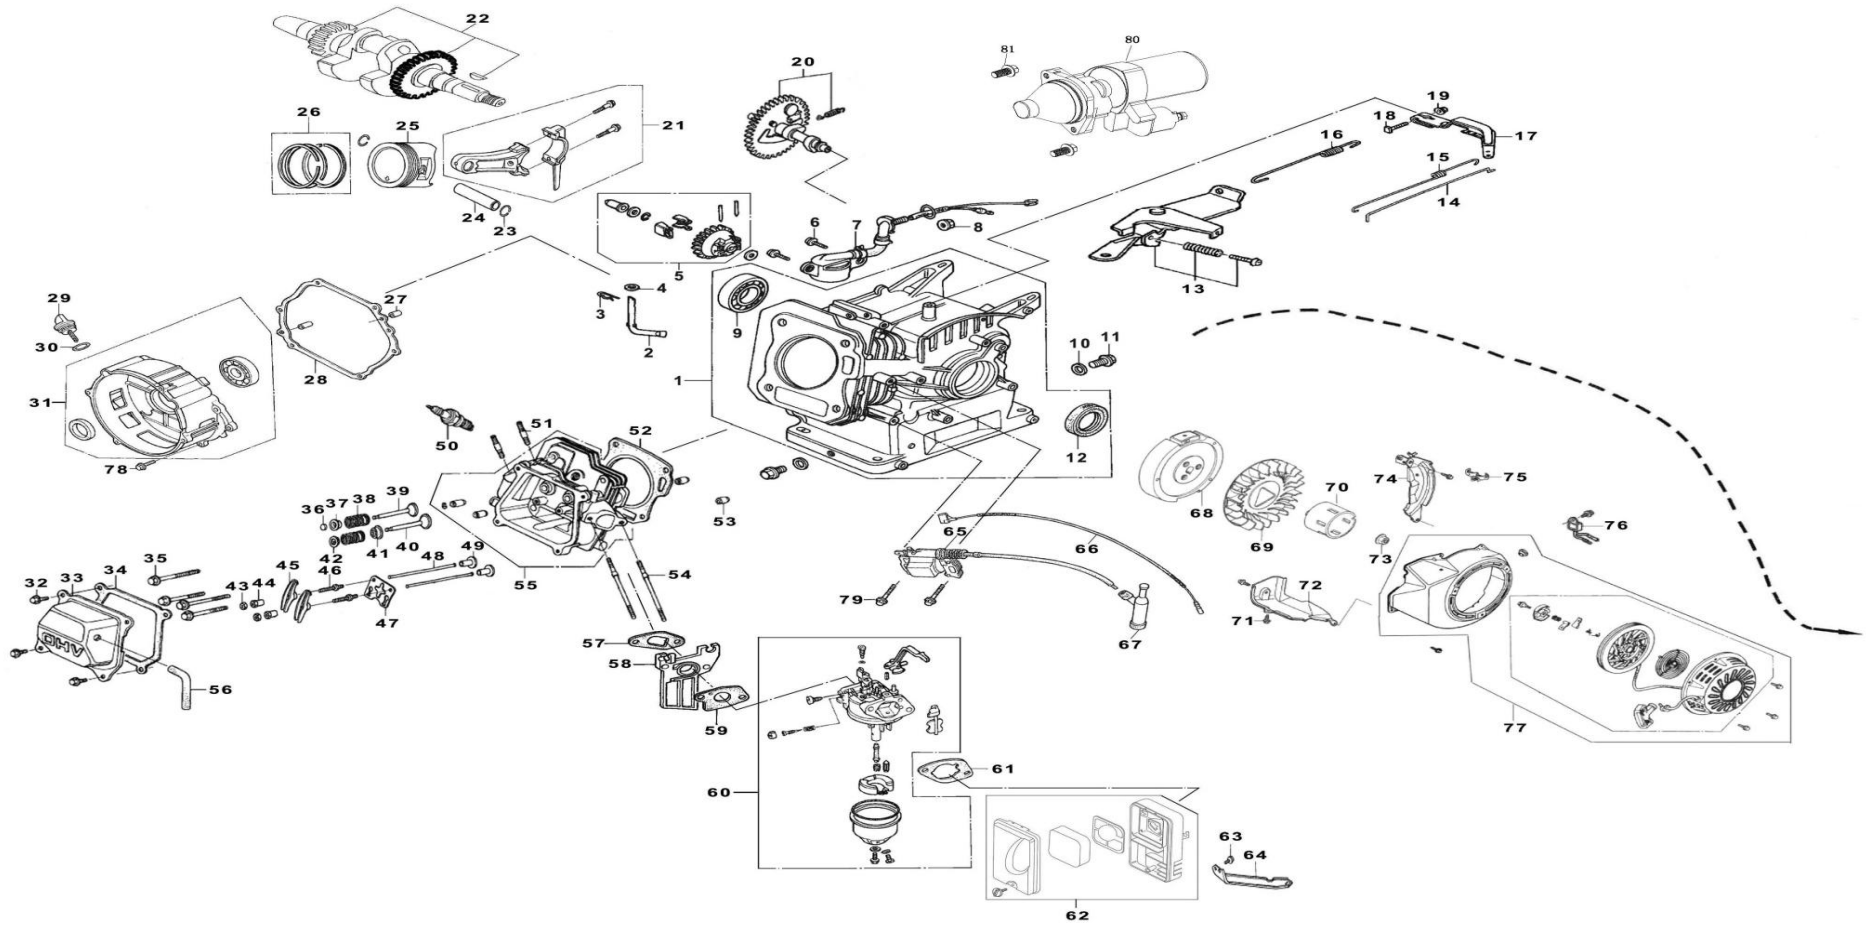

# Engine

REF No.	Parts No.	Parts name	Q'ty
1	12000-170-01	CRANKCASE	1
2	16541-168-00	SHAFT, GOVERNOR ARM	1
3	94251-06000-00	PIN, LOCK, 8MM	1
4	94101-06013-00	WASHER, PLAIN 6MM (0. 8MM)	1
5	16506-170-00	GOVERNOR ASSY	1
6	95701-06016-00	BOLT, FLANGE, 6×16	2
7	15510-168-00	SWITCH ASSY, OIL LEVEL	1
8	94050-10000-00	NUT, FLANGE, M10	1
9	96100-168-00	BEARING BALL RADIAL 6205	2
10	90601-10200-00	WASHER, PLUG DRAIN 10. 2MM	2
11	90131-10015-00	BOLT, PLUG, DRAIN 10×15	2
12	91201-168-00	OIL SEAL 25×41. 25×6	1
13	16580-168-01	BASE COMP, CONTROL	1
14	16555-168-00	ROD, GOVERNOR	1
15	16584-168-00	SPRING, CONTL ADJ	1
16	16562-EP68-00	SPRING THROTTLE RETURN	1
17	16551-168-00	ARM, GOVERNOR	1
18	72880-06021-00	BOLT, GOV. ARM (T) 6×21	1
19	94050-06000-00	NUT, FLANGE 6MM	1
20	14100-168-00	CAM SHAFT ASSY	1
21	13200-168-00	CONN ROD ASSY	1
22	13310-168-00	CRANK SHAFT COMP	1
23	90551-168-00	CLIP PISTON PIN	2
24	13111-168-00	PIN, PISTON	1
25	13101-170-00	PISTON	1
26	13010-170-00	RING SET, PISTON (STD)	1
27	94301-08014-00	DOWEL, PIN, 8×14	2
28	11381-170-00	GASKET, CASE COVER	1
29	15600-168-00	CAP ASSY, OIL FILLER	1
30	15625-168-00	PKG, OIL FILLER CAP	1
31	11300-168-00	COVER ASSY, CRANK CASE	1