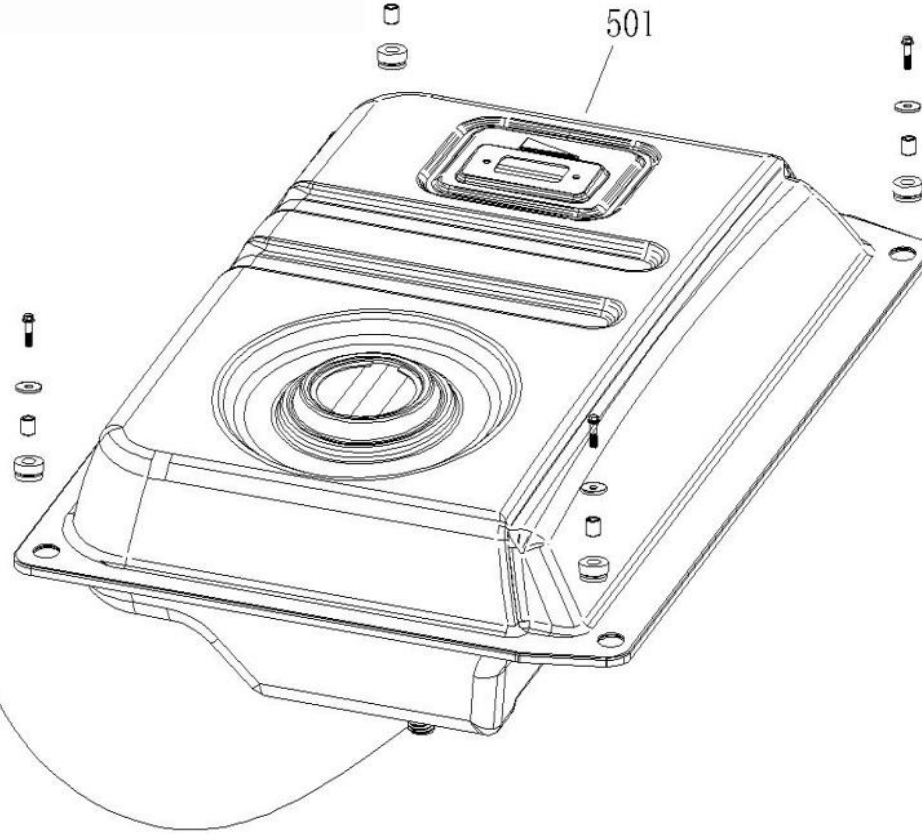

Fuel tank

REF No.	Parts No.	Parts name	Q'ty
501	17510-SC32-00-R	TANK COMP, FUEL	1
502	17670-168-00	FILTER, FUEL	1
503	17631-168-00	PACKING, FUEL FILLER CAP	1
504	17620-168-01	CAP COMP, FUEL FILLER	1
505	17640-168-00	METER COMP, FUEL	1
506	93800-05010-00	SCREW, FLAT, M5×10	2
507	95701-06025-00	BOLT, FLANGE M6X25	4
508	90486-06000-00	WASHER, TANK CUSHION	4
509	91551-168-00	COLLAR, TANK CUSHION	4
510	90851-168-00	RUBBER, FUEL CUSHION	4
511	16950-168-00	COCK ASSY. FUEL	1
512	95001-04500850-00	TUBE, FUEL 4.5×200	1
513	95003-CT08-00	CLIP, TUBE (B8)	2