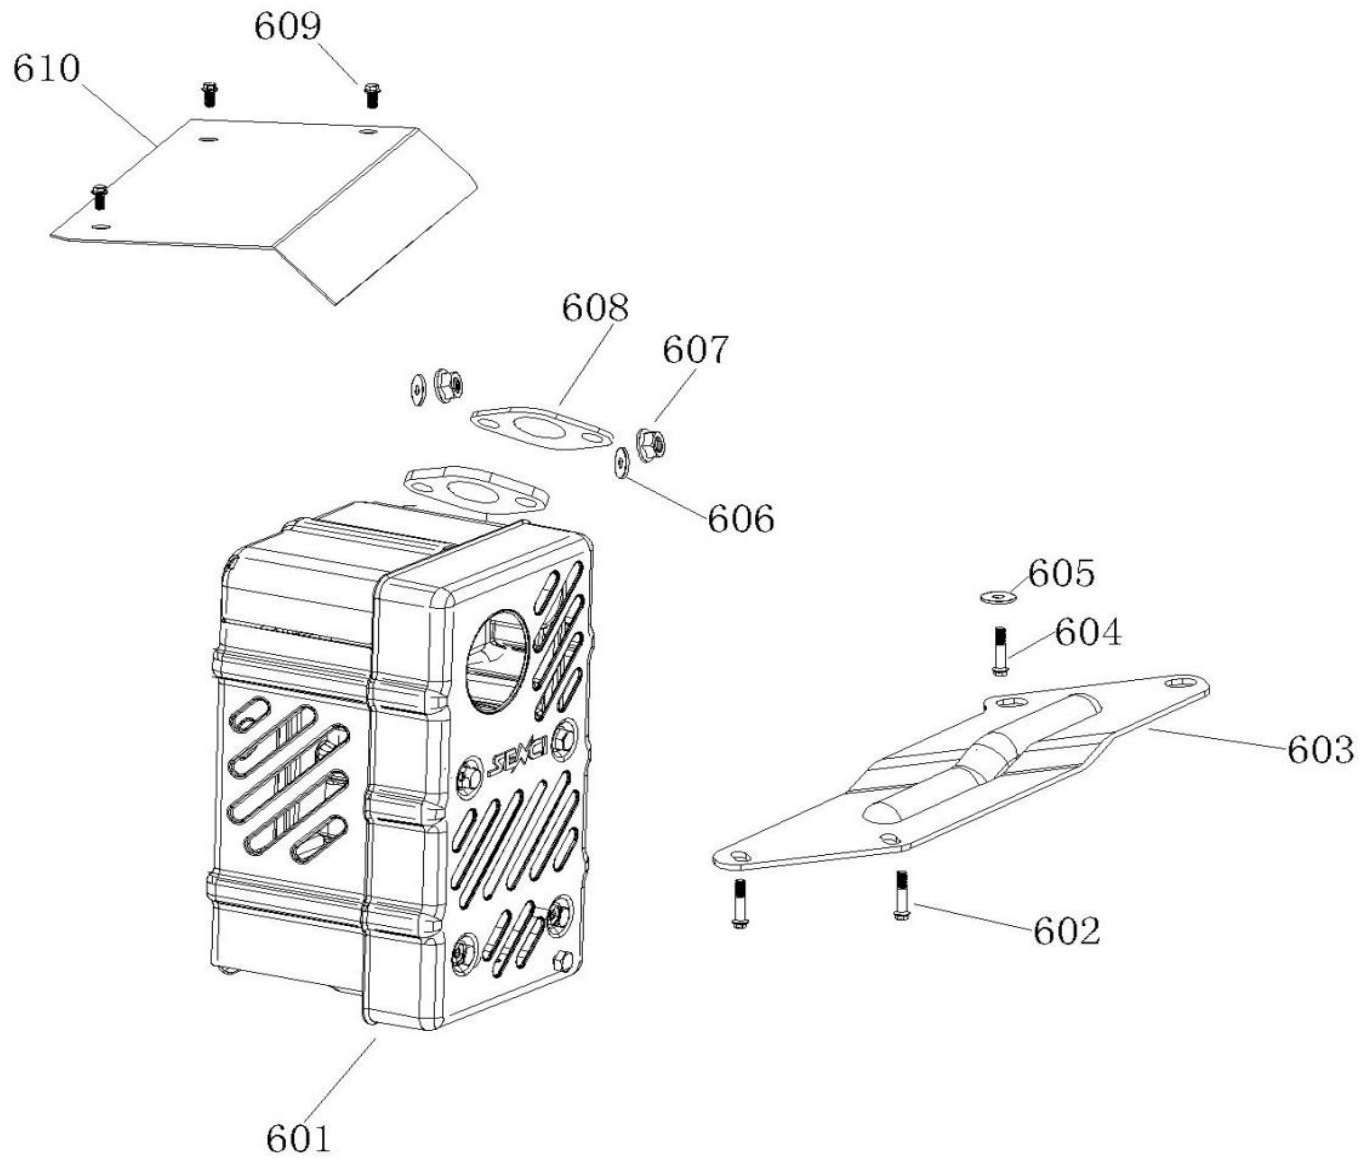

Muffer assy

REF No.	Parts No.	Parts name	Q'ty
601	18310-SC32-00	MUFFLER COMP	1
602	95701-06012-00	BOLT, FLANGE, M6X12	2
603	18311-SC32-00	CONNECTION BOARD	1
604	95701-08032-00	BOLT, FLANGE, M8X32	1
605	94102-08000-00	Flat Washer	1
606	94111-08000-00	SPRING WASHER	2
607	94045-08000-00	NUT 8MM	2
608	18381-168-01	WASHER, MUFFLER	1
609	95701-06012-00	BOLT, FLANGE, M6X12	3
610	18410-SC32-00	HEATSHIELDER	1