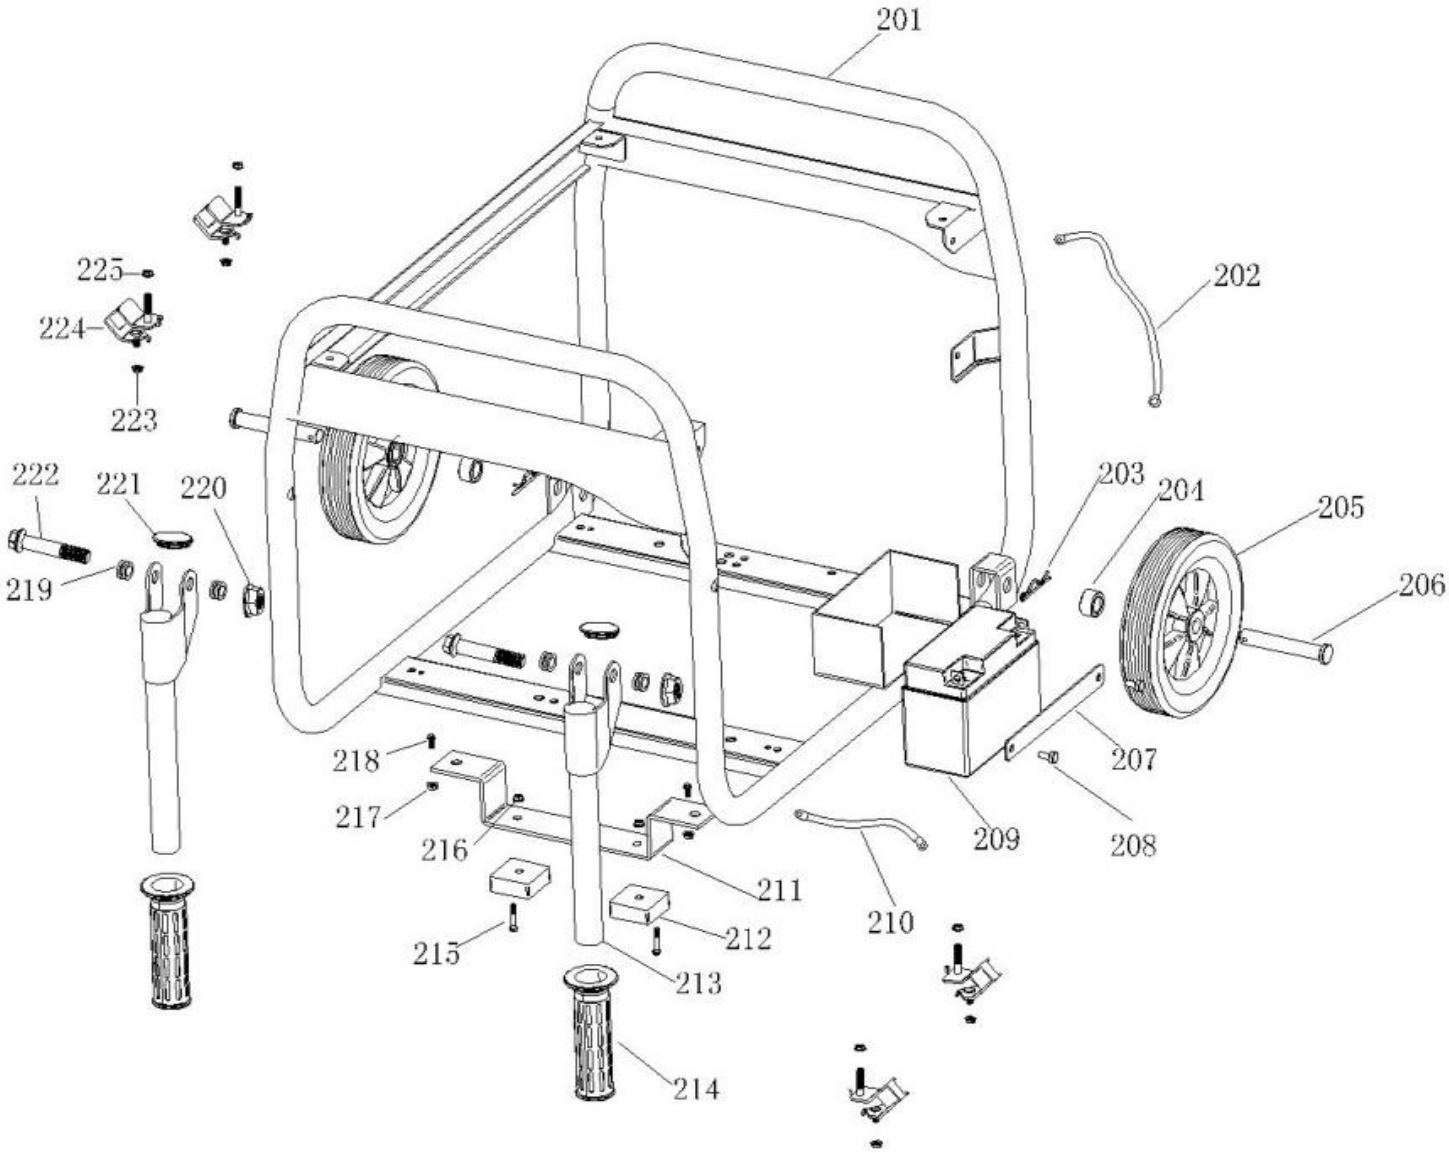

Frame components

REF No.	Parts No.	Parts name	Q'ty
201	50310-CPG36E-00	FRAME COMP	1
202	32410-T80-01	NEGATIVE GROUND LINE	1
203	94251-14000-00	B TYPE PIN	1
204	90325-1423013-00	BUSHING	2
205	42710-168-00	RUBBER WHEELS	2
206	44300-SM20-00	AXLE	2
207	31512-CPG36E-00	BATTERY LINKING PIECE	1
208	95701-06016-00	FLANGE BOLT M6X16	2
209	31500-N07-00	BATTERY	1
210	32430-T80-00	STARTING CABLE (POSITIVE)	1
211	50500-CPG36-00	SUPPORT LEG	1
212	50710-T70-01	SUPPORT LEG PADS	2
213	53131-CPG36-00	HANDLE PIPE	2
214	53135-168-00	HANDLE PLASTIC SET	2
215	95701-06020-00	FLANGE BOLT M6X20	2
216	94050-06000-00	FLANGE NUT M6	2
217	94050-08000-00	FLANGE NUT M8	2
218	95701-08016-00	FLANGE BOLT M8X16	2
219	90490-T70-00	RUBBER RING	4
220	94050-08000-00	FLANGE NUT M8	2
221	50620-188-01	RUBER BULKHEAD	2
222	95701-08055-00	FLANGE BOLT M8X55	2
223	94050-08000-00	FLANGE NUT M8	4
224	77320-168-00-B	BOTTOM RUBBERA	4
225	94050-08000-00	FLANGE NUT M8	4