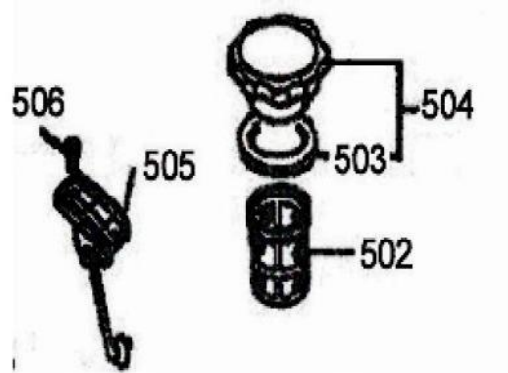

Fuel tank

REF No.	Parts No.	Parts name	Q'ty
501	17510-SC32-00-R	TANK COMP, FUEL	1
502	17670-168-00	FILTER, FUEL	1
503	17631-168-00	PACKING, FUEL FILLER CAP	1
504	17620-168-01	CAP COMP, FUEL FILLER	1
505	17640-168-00	METER COMP, FUEL	1
506	93800-05010-00	SCREW, FLAT, M5×10	2
507	95701-06025-00	BOLT, FLANGE M6X25	4
508	90486-06000-00	WASHER, TANK CUSHION	4
509	91551-168-00	COLLAR, TANK CUSHION	4
510	90851-168-00	RUBBER, FUEL CUSHION	4
511	16950-168-00	COCK ASSY. FUEL	1
512	95001-04500850-00	TUBE, FUEL 4.5×200	1
513	95003-CT08-00	CLIP, TUBE (B8)	2