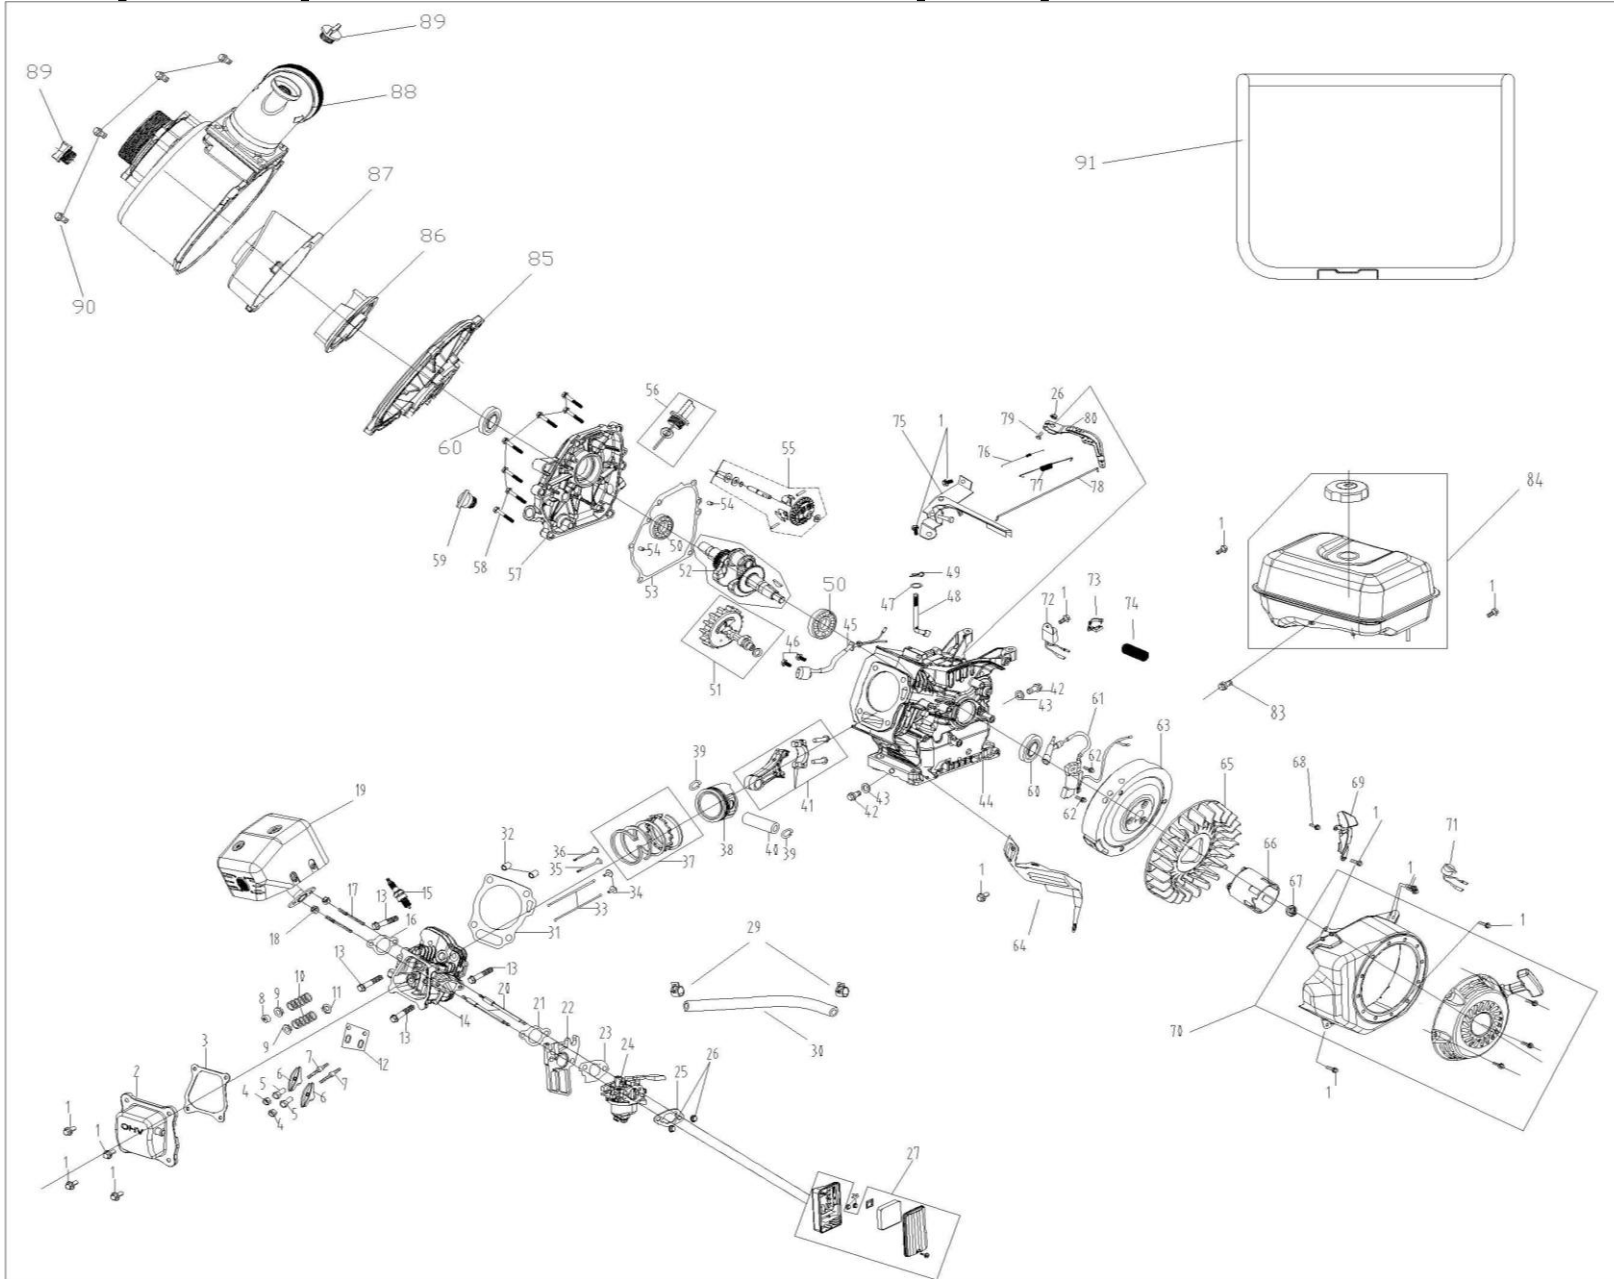

Explozie piese de schimb motopompa Senci SCWP25

Nr.	COMPONENTS' NAME	QUANTITY
1	flange bolt	13
2	cylinder head component	1
3	gasket, cylinder head	1
4	adjusting nut, rockshaft	2
5	rockshaft	2
6	valve rocker	2
7	bolt, rockshaft	2
8	rotator valve	2
9	retainer, exhaust valve spring	2
10	spring valve	2
11	oil cover, inlet	1
12	plate, push rod guide	1
13	flange bolt	4
14	cylinder head assy	1
15	spark plug	1
16	washer, muffler	1
17	stud bolt, exhaust	2
18	hex nut	2
19	muffler component	1
20	stud bolt, inlet	2
21	gasket, air inlet	1
22	carburator connecting block	1
23	washer, carburator	1
24	carburator assy	1
25	gasket, air filter	1
26	flange nut	3
27	air filter assy	1
29	clamp	2
30	fuel pipe	0.165
31	gasket, cylinder head	1
32	dowel pin	2
33	rod, push, valve	2

Nr.	COMPONENTS' NAME	QUANTITY
34	lifter valve	2
35	valve inlet	1
36	valve exhaust	1
37	piston ring components	1
38	piston	1
39	piston pin clamp	2
40	piston pin	1
41	connecting rod assy	1
42	drain plug	2
43	aluminium washer	2
44	crank case	1
45	oil sensor	1
46	flange bolt	2
47	washer, shaft	1
48	gavornor shaft	1
49	pin lock	1
50	bearing	2
51	cam shaft assy	1
52	crank shaft assy	1
53	gasket, crank case cover	1
54	dowel pin	1
55	governor gear assy	2
56	dipstick	1
57	crank case cover assy	1
58	flange bolt	6
59	oil plug	1
60	oil seal	2
61	ignition coil assy	1
62	flange bolt	2
63	flywhell component	1
64	downside wind board	1
65	cooling fan	1
66	start cup	1

Nr.	COMPONENTS' NAME	QUANTITY
67	flange nut	1
68	flange bolt	1
69	side wind board	1
70	recoil starter assy	1
71	flameout switch	1
72	oil alert	1
73	one-way valve line card	1
74	corrugated pipe	1
75	governor assy	1
76	fine adjusting spring	1
77	return spring	1
78	speed control rod	1
79	bolt, governor arm	1
80	governor arm	1
83	flange bolt	1
84	fuel tank assy	1
85	base	1
86	impeller	1
87	volute	1
88	pump body	1
89	plug	2
90	flange bolt	4
91	frame	1