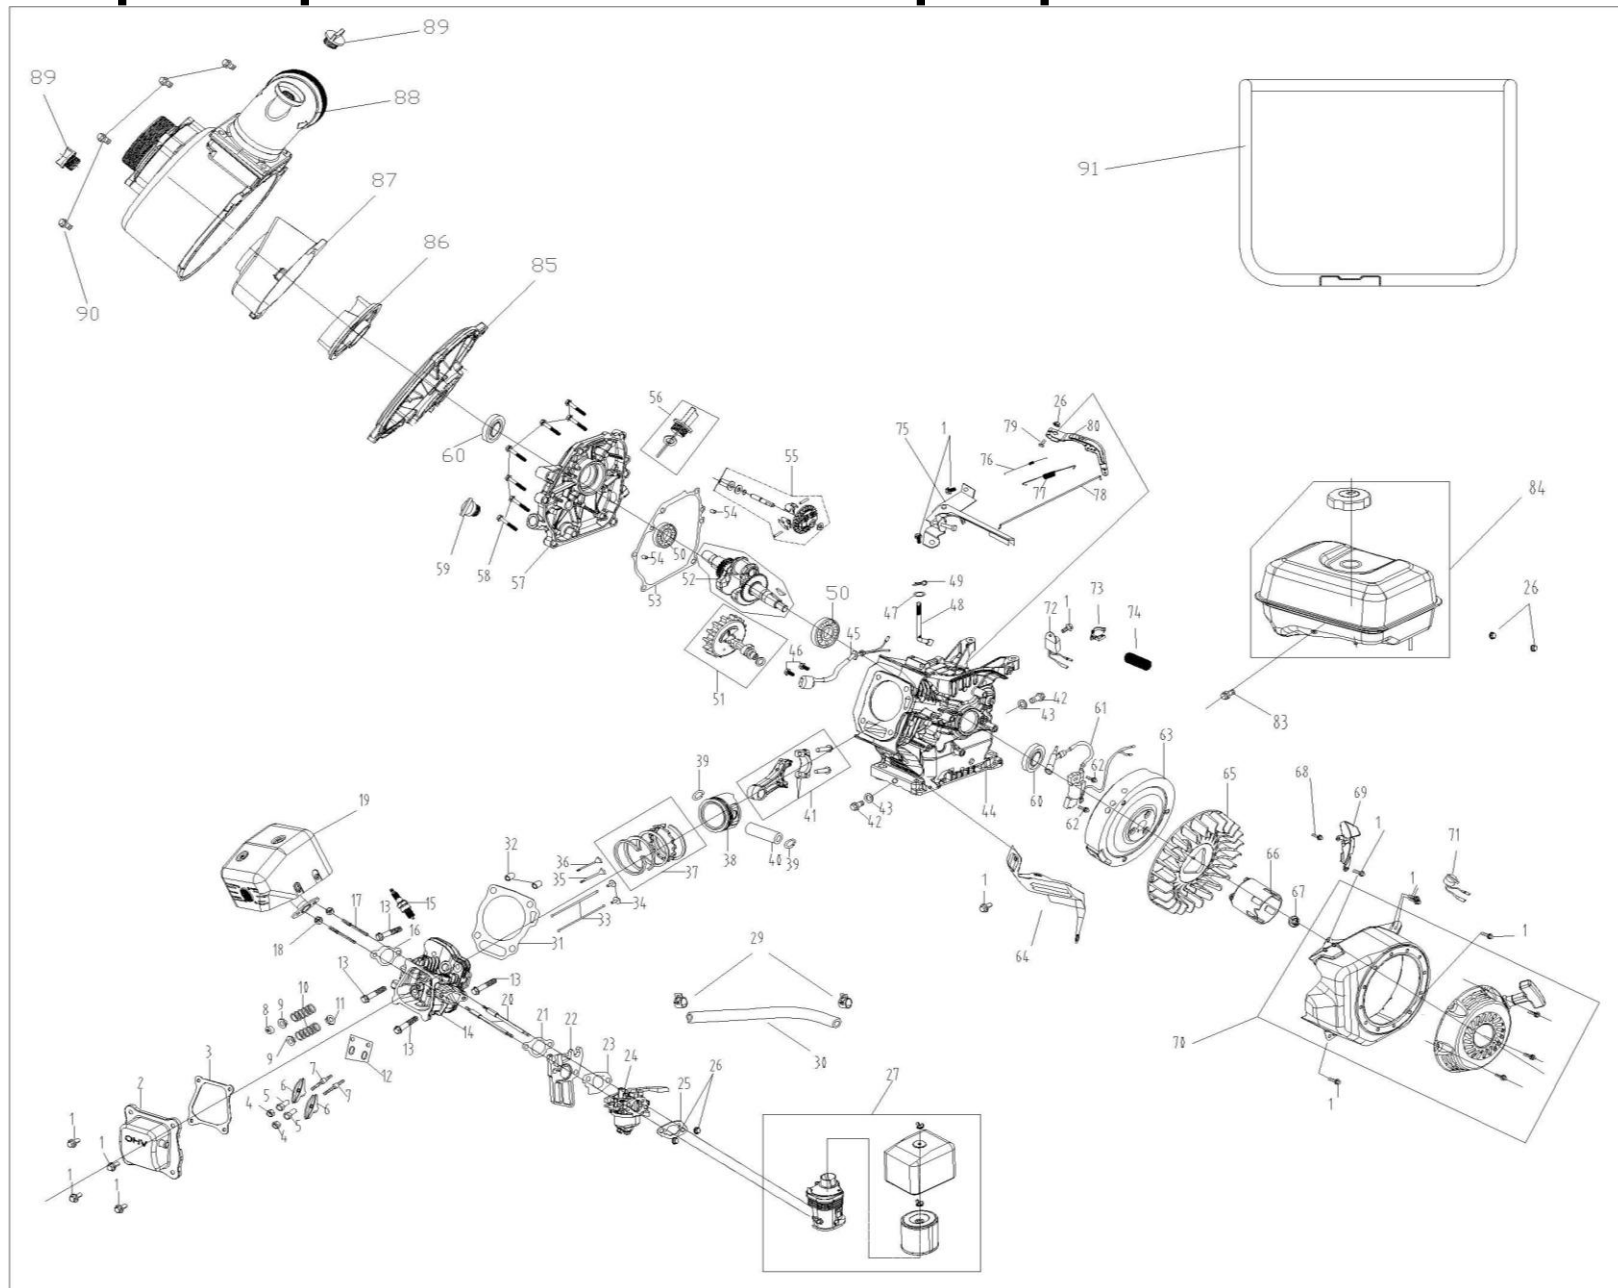

Explozie piese de schimb motopompa Senci SCWP50

Nr.	COMPONENTS' NAME	QUANTITY
1	flange bolt	13
2	cylinder head component	1
3	gasket, cylinder head	1
4	adjusting nut, rockshaft	2
5	rockshaft	2
6	valve rocker	2
7	bolt, rockshaft	2
8	rotator valve	2
9	retainer, exhaust valve spring	2
10	spring valve	2
11	oil cover, inlet	1
12	plate, push rod guide	1
13	flange bolt	4
14	cylinder head assy	1
15	spark plug	1
16	washer, muffler	1
17	stud bolt, exhaust	2
18	hex nut	2
19	muffler component	1
20	stud bolt, inlet	2
21	gasket, air inlet	1
22	carburetor connecting block	1
23	washer, carburetor	1
24	carburetor assy	1
25	gasket, air filter	1
26	flange nut	3
27	air filter assy	1
29	clamp	2
30	fuel pipe	0.165
31	gasket, cylinder head	1
32	dowel pin	2
33	rod, push, valve	2
34	lifter valve	2

Nr.	COMPONENTS' NAME	QUANTITY
35	valve inlet	1
36	valve exhaust	1
37	piston ring components	1
38	piston	1
39	piston pin clamp	2
40	piston pin	1
41	connecting rod assy	1
42	drain plug	2
43	aluminium washer	2
44	crank case	1
45	oil sensor	1
46	flange bolt	2
47	washer, shaft	1
48	governor shaft	1
49	pin lock	1
50	bearing	2
51	cam shaft assy	1
52	crank shaft assy	1
53	gasket, crank case cover	1
54	dowel pin	1
55	governor gear assy	2
56	dipstick component	1
57	crank case cover assy	1
58	flange bolt	6
59	oil plug	1
60	oil seal	2
61	ignition coil assy	1
62	flange bolt	2
63	flywheel component	1
64	downside wind board	1
65	cooling fan	1
66	start cup	1
67	flange nu	1
68	flange bolt	1

Nr.	COMPONENTS' NAME	QUANTITY
69	side wind board	1
70	ecoil starter assy	1
71	flameout switch	1
72	oil alert	1
73	one-way valve line card	1
74	corrugated pipe	1
75	调速控制器总成governor assy	1
76	fine adjusting spring	1
77	return spring	1
78	speed control rod	1
79	bolt, governor arm	1
80	governor arm	1
83	flange bolt	1
84	fuel tank assy	1
85	base	1
86	impeller	1
87	volute	1
88	pump body	1
89	plug	2
90	flange bolt	4
91	frame	1