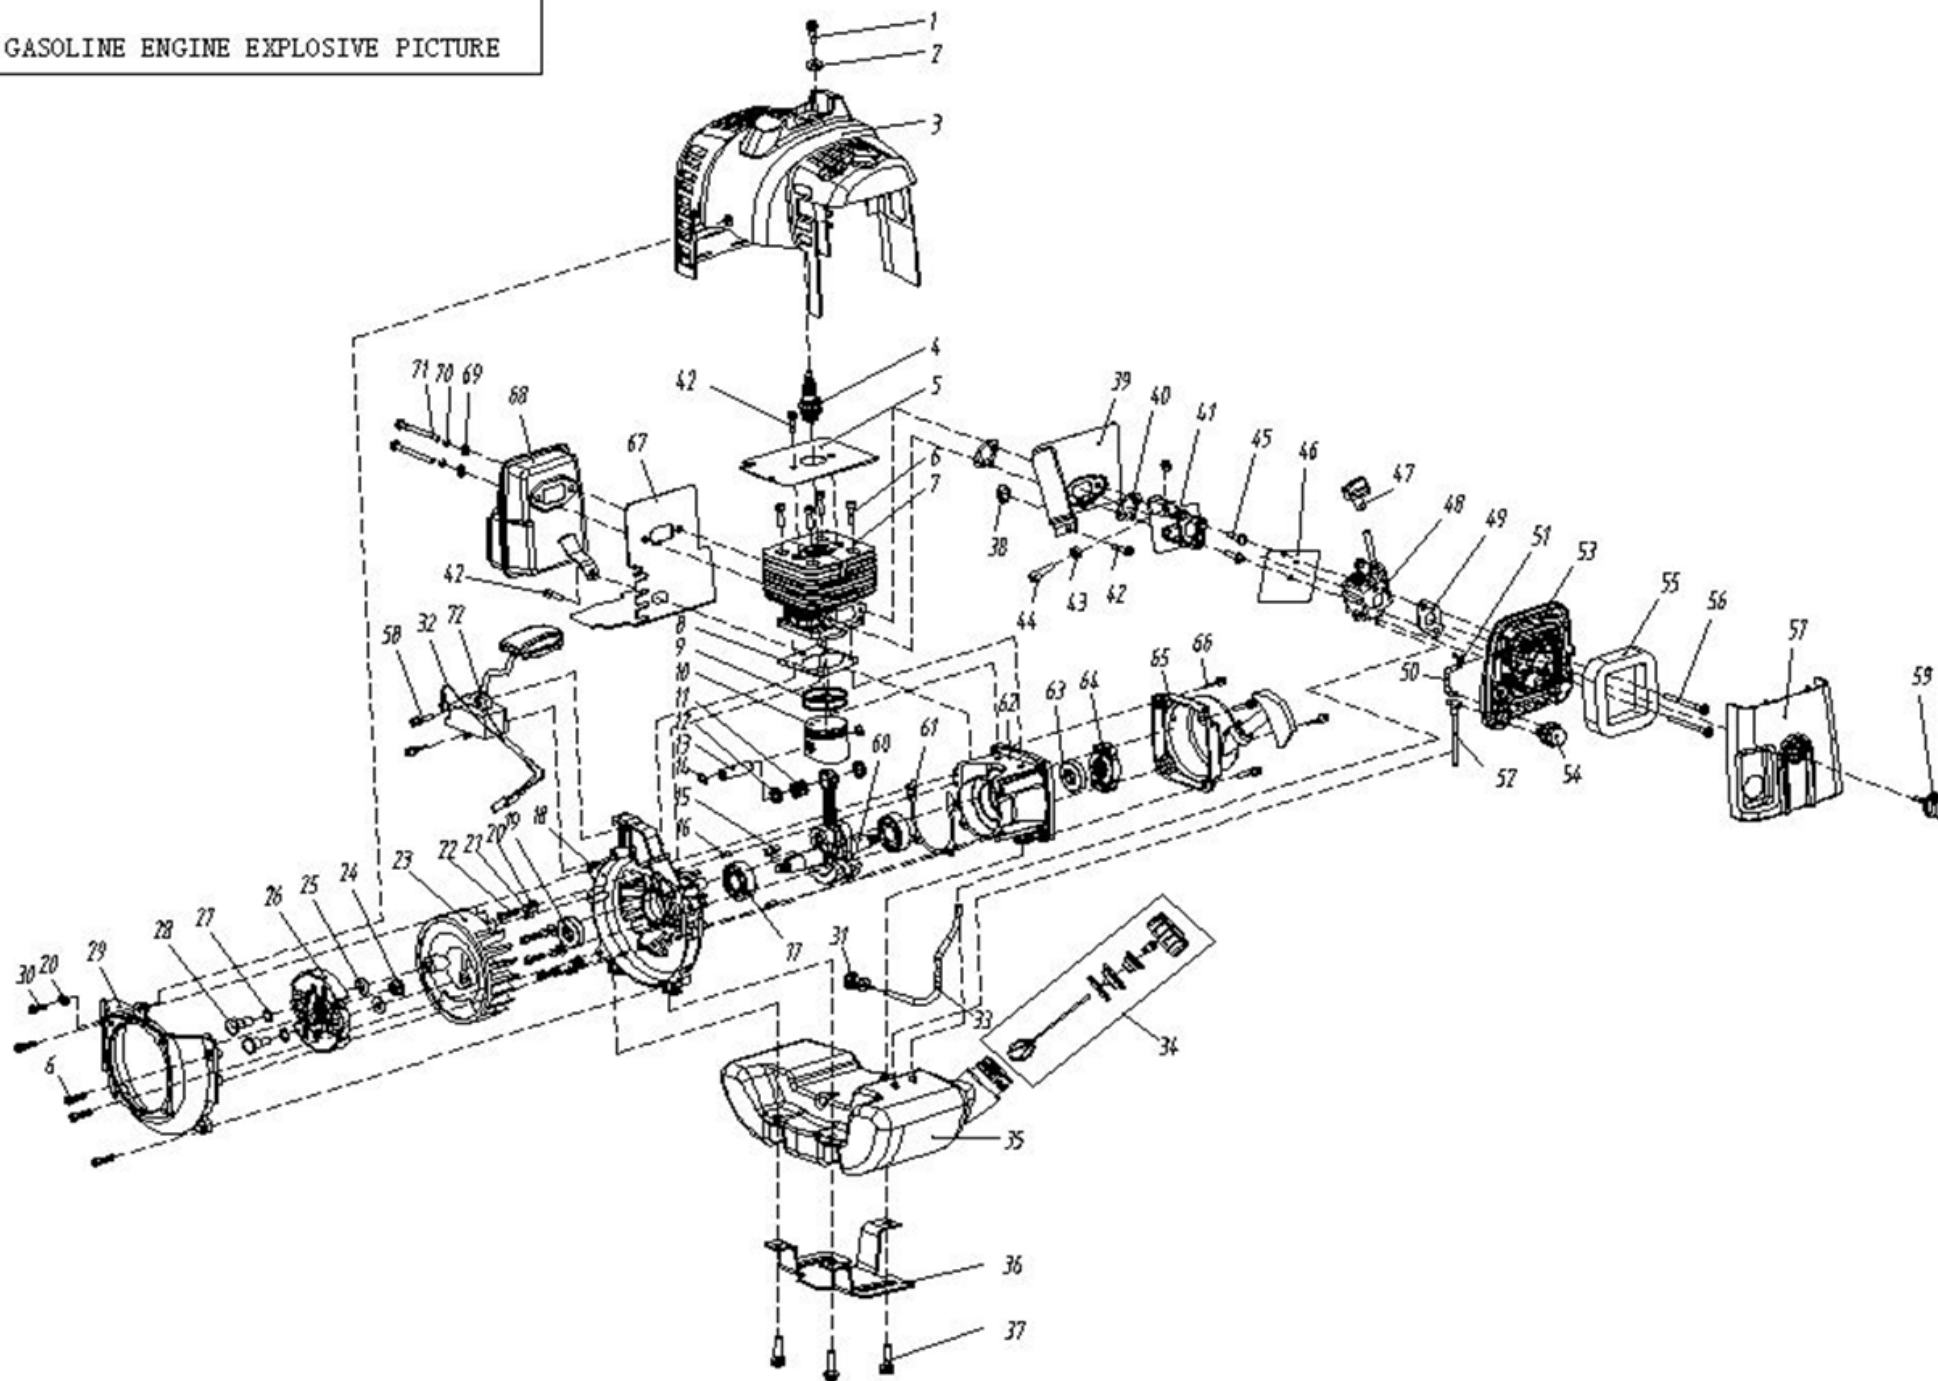

Explozie piese de schimb MOTOSAPA
BTA-MT430Y - MOTOR

1E40FN GASOLINE ENGINE EXPLOSIVE PICTURE

Item	Part No.	Erp NO.		Qty
1	03020010014	5614	Bolt assy M5X20	1
2	03040050022	4109	Washer 5	1
3	70030030103	2607	Housing	1
4	03130010013	3480	Spark plug RCJ6Y	1
5	02020160191	2275	Baffle of cylinder top	1
6	03010010062	5711	Bolt M5X20	8
7	70070130003	1667	Cylinder	1
8	02070010021	2268	Gasket, cylinder	1
9	02020020009	4714	Ring, piston	2
10	02010020015	3293	Piston	1
11	03090020009	1685	Needle bearing	1
12	02020150001	4690	Washer, thrust	2
13	02020010011	1359	Pin, piston 10 X 30.5	1
14	02020030014	4550	Ring, snap	2
15	03070010001	4563	Woodruff key3X5X13	1
16	03060010004	4569	PIN B4X10	4
17	03090010037	3467	Bearing 6202/P53	2
18	70070050005	2591	Front crankcase	1
19	03100010024	0641	Oil seal 15X30X7	1
20	03040020020	6536	Washer 5	5
21	03050010015	7813	Washer 5	4
22	03010010048	4282	Bolt M5X35	4
23	02050030003	2247	Rotor	1
24	03030050010	5485	Nut M8X1.25	1
25	03040050048	4546	Washer	2
26	02050160006	5800	Clutch assy	1
27	03040050043	4549	Wave washer	2