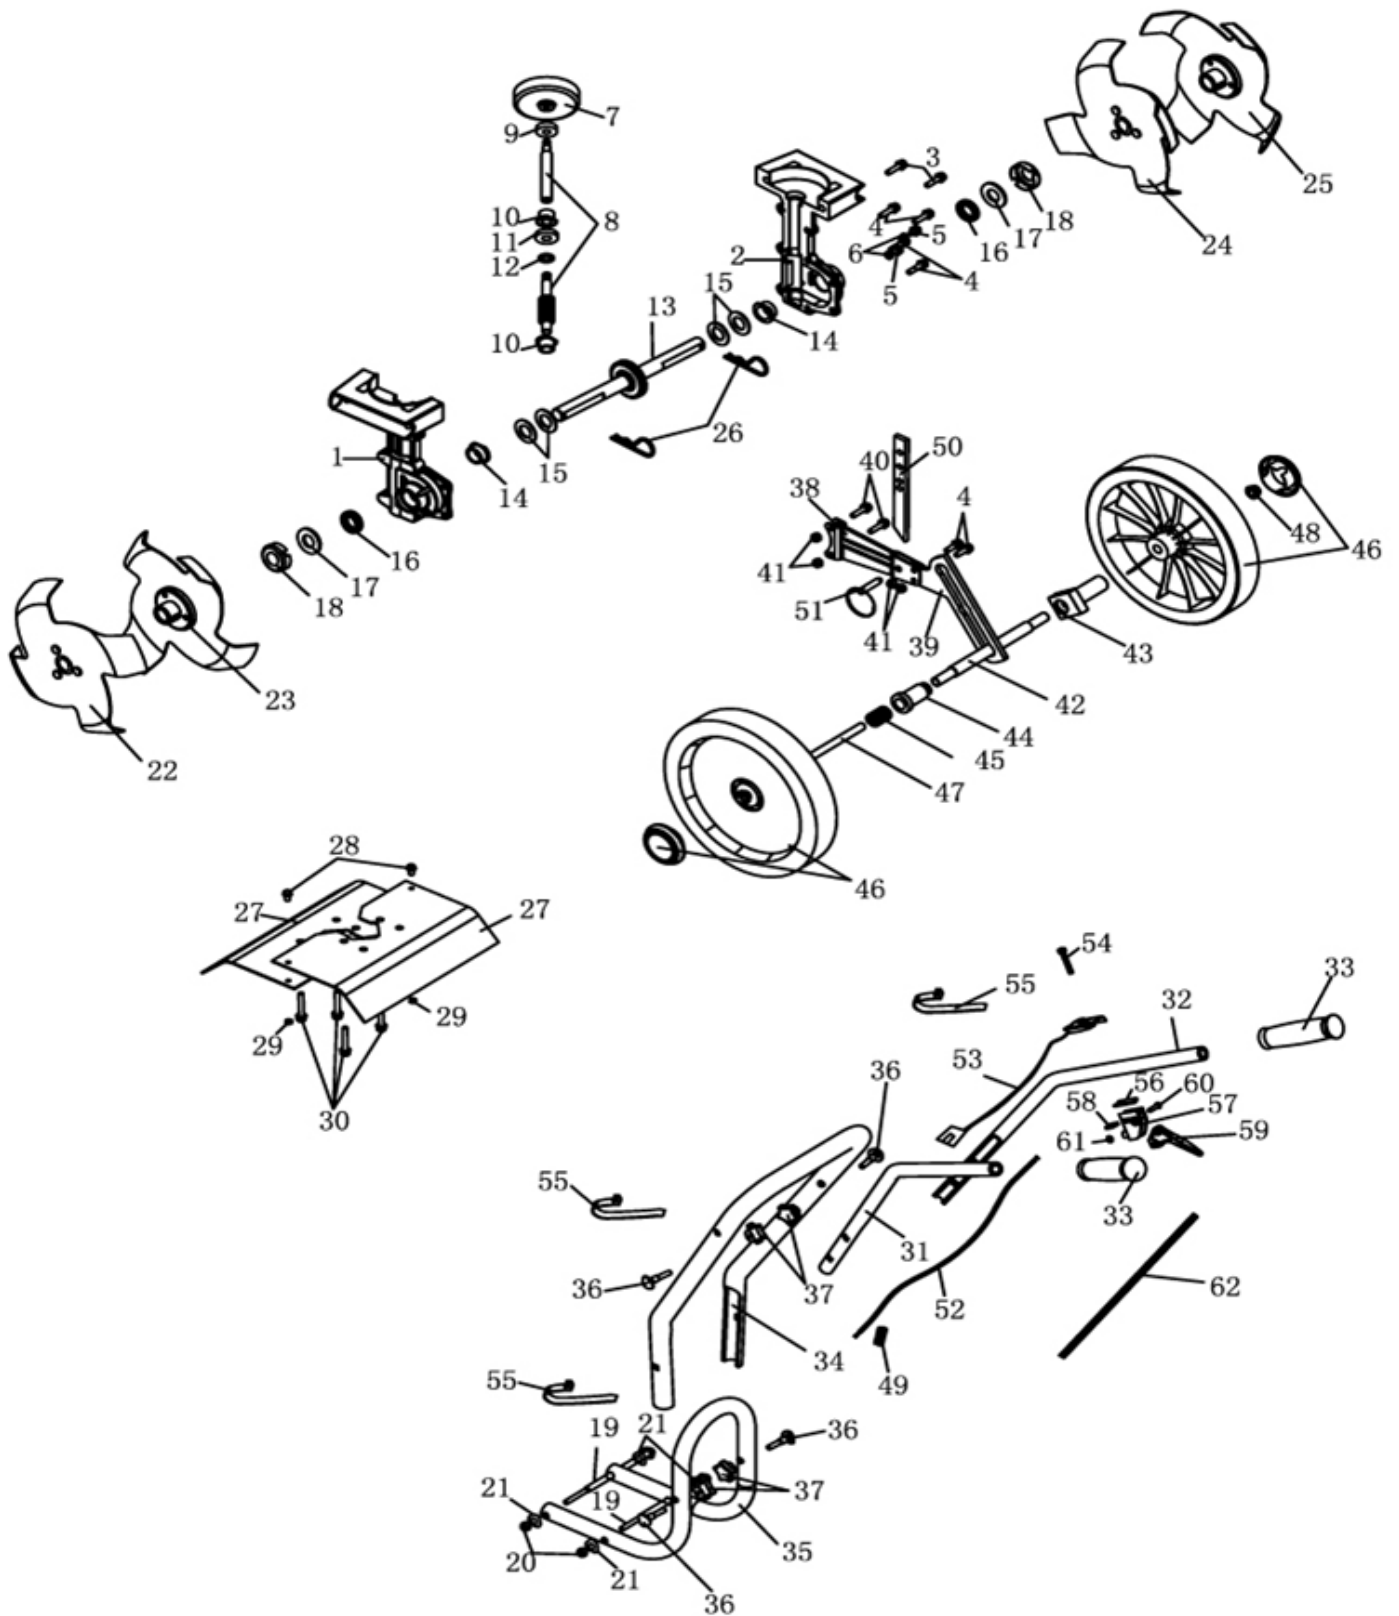

## XG430N EXPLODED VIEW 2

Ser. NO.	NEW Erp NO.	Erp NO.		Qty
1-1	70070010021	8916	Left Crankcase	1
1-2	70070010022	8917	Right Crankcase	1
1-3	03010070011	8924	Screw	2
1-4	03010070012	8925	Screw	6
1-5	03010060083	6695	Screw	2
1-6	03040020015	3232	Plain Washer	2
1-7	02020050030	8870	Clutch Drum	1
1-8	02020090058	8871	WOrm	1
1-9	03090010042	5323	Bearing	1
1-10	02030020013		Copper Bush (small)	2
1-11	03090030001	8872	Connecting Plate	1
1-12	02030020004	8874	Washer	1
1-13	02020090061	8875	Worm Wheel	1
1-14	02030020012		Copper Bush (big)	2
1-15	02020160042	8877	Washer	4
1-16	03100020001	8878	Oil Seal	2
1-17	02090030006	8880	Felt Pad	2
1-18	02020160400	8879	Oil Seal Houding	2
1-19	03010110105	8881	Bolt	2
1-20	03030070020	5321	Nut	2
1-21	03040050038	8882	Saddle Washer	4
1-22	02020070078	8883	Rotating Gear A	1
1-23	02020070079	8884	Rotating Gear B	1
1-24	02020070080	8885	Rotating Gear C	1
1-25	02020070081	8886	Rotating Gear D	1
1-26	03060020009	8887	Split Pin	2
1-27	02020160238	8888	Housing	2
1-28	03010070015	8928	Screw	2
1-29	03030070022	8926	Nut	2
1-30	03010070013	8927	Screw	4
1-31	02020160506	8889	Left Handle	1
1-32	02020160458	8890	Right Handle	1
1-33	02080020051	8891	Rubber Rube	2
1-34	02020160026	8893	Frame	1
1-35	02020160030	8892	Frame	1
1-36	03010110036	6932	Square-Neck Bolt	4
1-37	70030070048	7503	Fixed Handle	4
1-38	02020160286	8895	Connecting Plste	1
1-39	02020160285	8896	Connecting Plste	1
1-40	03010070016	8929	Screw	2
1-41	03030060003	4471	Lock Nut	4