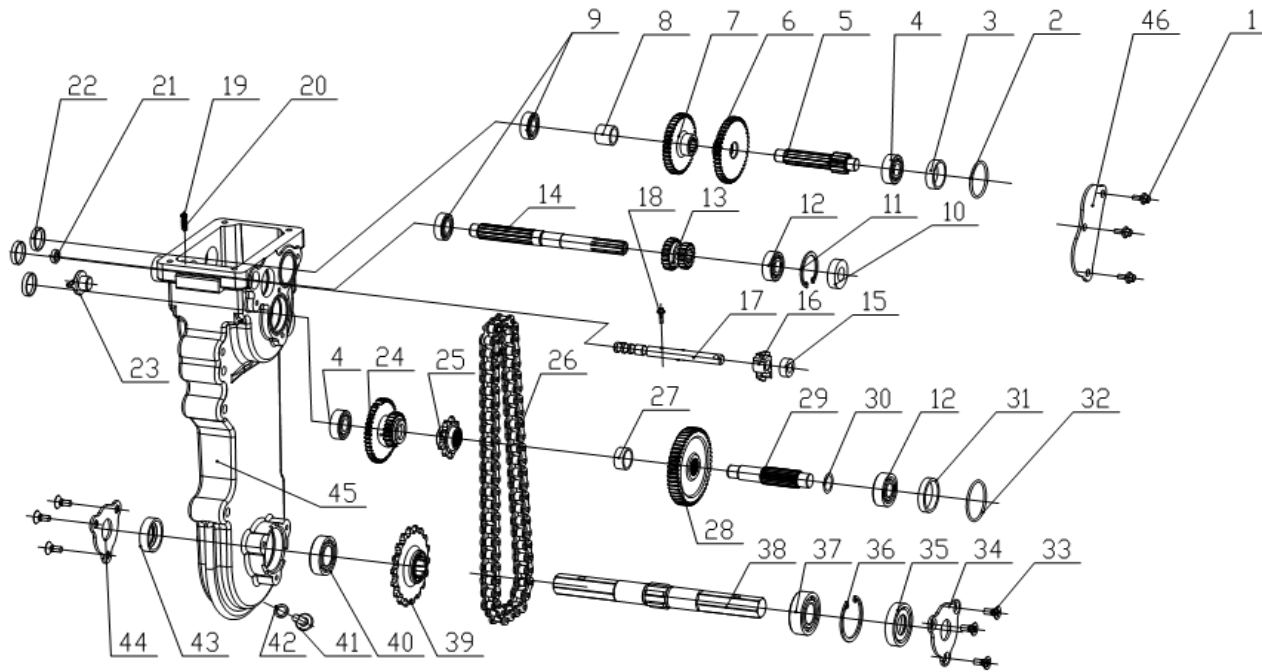

# SCHEMĂ EXPLODATĂ

**BTA-900**

**BTA-900 SPARE PARTS LIST**  
**Gearbox Assy**

Series No.	Part Code		English Name	Unit	Quantity for One Unit	Order Quantity	Unit Price	Total Amount	Note
1	B5789-06KG-012C	30101-00383-01	HEXAGON FLANGE BOLT M6x16	pcs	3				
2	B3452-1-265C-0400	30152-00317-00	O-RING	pcs	1				
3	71124-T80A-100B	34032-00093-00	STOP RING	pcs	1				
4	B276-6202-00	30141-00187-00	Bearing 6202	pcs	2				
5	71121-T80A-0000	33702-00005-00	COUNTER SHAFT	pcs	1				
6	71126-T80A-1000	34033-00092-00	COUNTER SHAFT GEAR ONE	pcs	1				
7	71126-T80A-4000	34033-00089-00	COUNTER SHAFT GEAR TWO	pcs	1				
8	71124-T80A-210B	34032-00086-00	SHAFT HOUSING	pcs	1				
9	B276-6002-00	30141-00171-00	Bearing 6002	pcs	2				