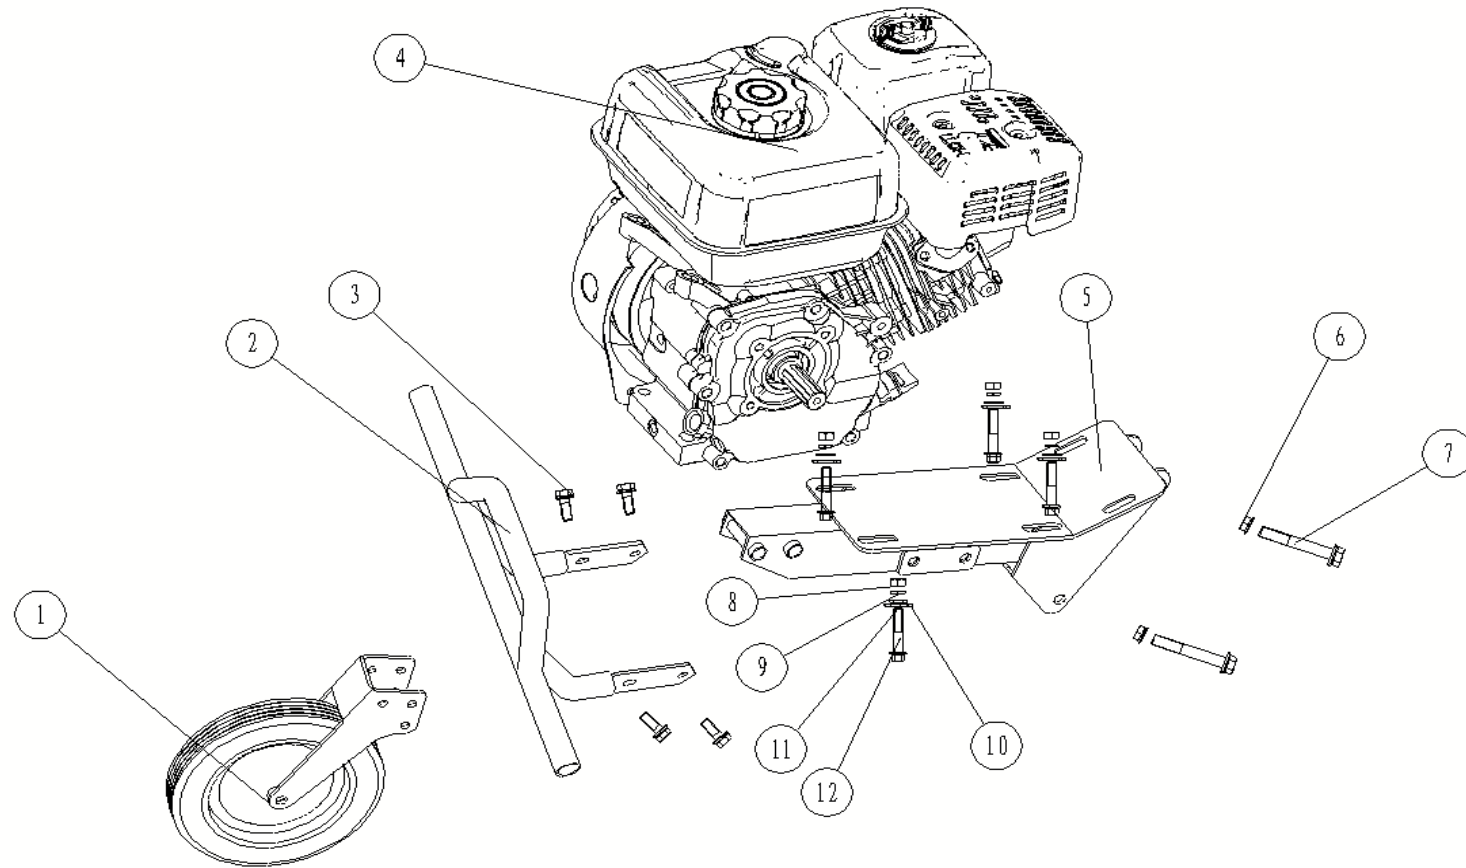

# SCHEMĂ EXPLODATĂ

**BTA-900**

**BTA-900 SPARE PARTS LIST**  
**Gearbox Assy**

Series No.	Part Code		English Name	Unit	Quantity for One Unit	Order Quantity	Unit Price	Total Amount	Note
1	B5789-06KG-012C	30101-00383-01	HEXAGON FLANGE BOLT M6x16	pcs	3				
2	B3452-1-265C-0400	30152-00317-00	O-RING	pcs	1				
3	71124-T80A-100B	34032-00093-00	STOP RING	pcs	1				
4	B276-6202-00	30141-00187-00	Bearing 6202	pcs	2				
5	71121-T80A-0000	33702-00005-00	COUNTER SHAFT	pcs	1				
6	71126-T80A-1000	34033-00092-00	COUNTER SHAFT GEAR ONE	pcs	1				
7	71126-T80A-4000	34033-00089-00	COUNTER SHAFT GEAR TWO	pcs	1				
8	71124-T80A-210B	34032-00086-00	SHAFT HOUSING	pcs	1				
9	B276-6002-00	30141-00171-00	Bearing 6002	pcs	2				

## ENGINE & ENGINE SUPPORT FRAME

Series No.	Part Code		English Name	Unit	Quantity for One Unit	Order Quantity	Unit Price	Total Amount	Note
1	72310-T75A-60W2	20134-00225-00	Front wheel	pcs	1				
2	72110-T80A-30B5	20063-00051-00	Bumper assembly	pcs	1				
3	B16674-1-08LG-020C	30101-00720-00	Bolt	pcs	4				
4	10000-E70F-D645	20260-05062-00	170F Gasoline engine	pcs	1				

**HANDLE COSRP ASSY**

Series No.	Part Code		English Name	Unit	Quantity for One Unit	Order Quantity	Unit Price	Total Amount	Note
1	73201-T80A-20RP	33706-00168-00	Armrest seat	pcs	1				
2	B16674-1-08LG-020C	30101-00720-00	Hexagon flange bolts	pcs	4				
3	73202-TA5A-00RP	33711-00001-10	Sprocket plate	pcs	1				
4	B93-200G-000C	30139-00063-00	Spring washer	pcs	1				
5	73203-TA5A-000C	33710-00002-00	T-shaped locking handle assembly	pcs	1				
6	73003-TA5A-000C	33710-00007-00	High and low lock handle	pcs	1				