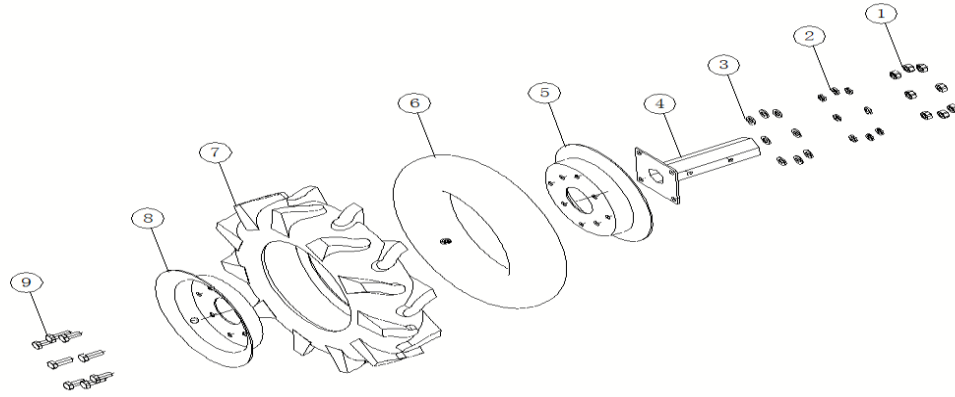

12	71411-T75A-230C	33004-00737-00	Tension block A and B components	pcs	1				
13									
14	71420-T80A-000B	20061-00005-00	Tensioning wheel assy.	pcs	1				
15	71413-T80A-000C	33702-00013-00	Tension wheel mandrel	pcs	1				
16	B93-080G-000C	30139-00009-00	spring Washer	pcs	1				

WHEEL ASSY (4.00-8)

Series No.	Part Code		English Name	Unit	Quantity for One Unit	Order Quantity	Unit Price	Total Amount	Note
1	B6170-10MG-000C	30121-00029-00	HEXAGON FLANGE NUTSM10	pcs	16				
2	B93-100G-000C	30139-00024-00	WASHER SPRING 10	pcs	8				
3	B95-100G-000C	30136-00240-00	WASHER 10	pcs	8				
4	75115-T80A-90B5	34031-00114-00	WHEEL SHAFT	pcs	2				
5	/	20134-00331-00	INSIDE WHEEL HUB	pcs	2				
6	75112-TA5A-3000	20134-00317-00	INNER TUBE 5.00-8	pcs	2				
7	75111-TA5A-3000	20134-00294-00	OUTTER TUBE 5.00-8	pcs	2				
8	/	20134-00332-00	OUTSIDE WHEEL HUB	pcs	2				
9	B5783-10MG-025C	30106-00002-01	HEXAGON FLANGE BOLT	pcs	8				

MUD DFENDER ASSY