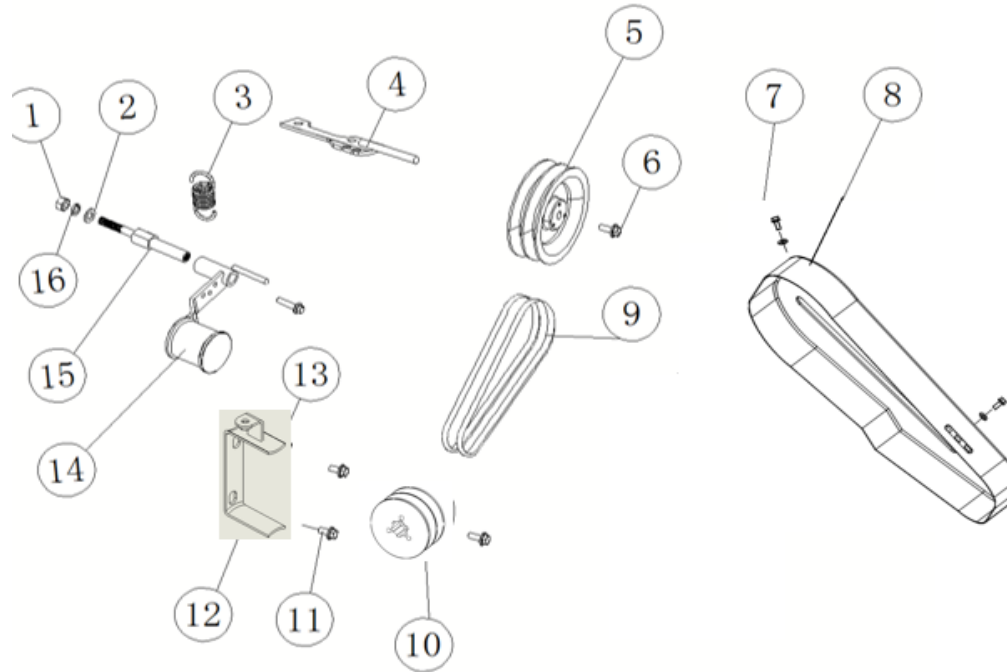

DRIVING PULLEY ASSY

Series No.	Part Code		English Name	Unit	Quantity for One Unit	Order Quantity	Unit Price	Total Amount	Note
1	B6170-08LG-000C	30121-00040-00	hex nut	pcs	1				
2	B95-080G-000C	30136-00280-00	Flat Washer	pcs	1				
3	71414-T80A-100C	33050-00054-00	Tension wheel tension spring	pcs	1				
4	73005-T80A-20B5	33004-00719-00	cable support	pcs	1				
5	71402-T80A-00B5	33049-00101-00	driven pulley	pcs	1				
6	B16674-1-08LG-020C	30101-00720-00	Hexagon flange bolts	pcs	2				
7	B5789-06KG-012C	30101-00383-01	Hexagon flange bolts	pcs	2				
	B96-1-060G-000C	30136-00276-00	Big washer	pcs	2				
8	71405-T80A-01RP	33704-00125-00	Belt cover	pcs	1				
9	71404-T80A-1000	33712-00006-00	BELT	pcs	2				
10	71401-T80A-11B5	33049-00105-00	driving pulley	pcs	1				
11	B16674-1-08LG-016C	30101-00719-00	Hexagon flange bolts	pcs	2