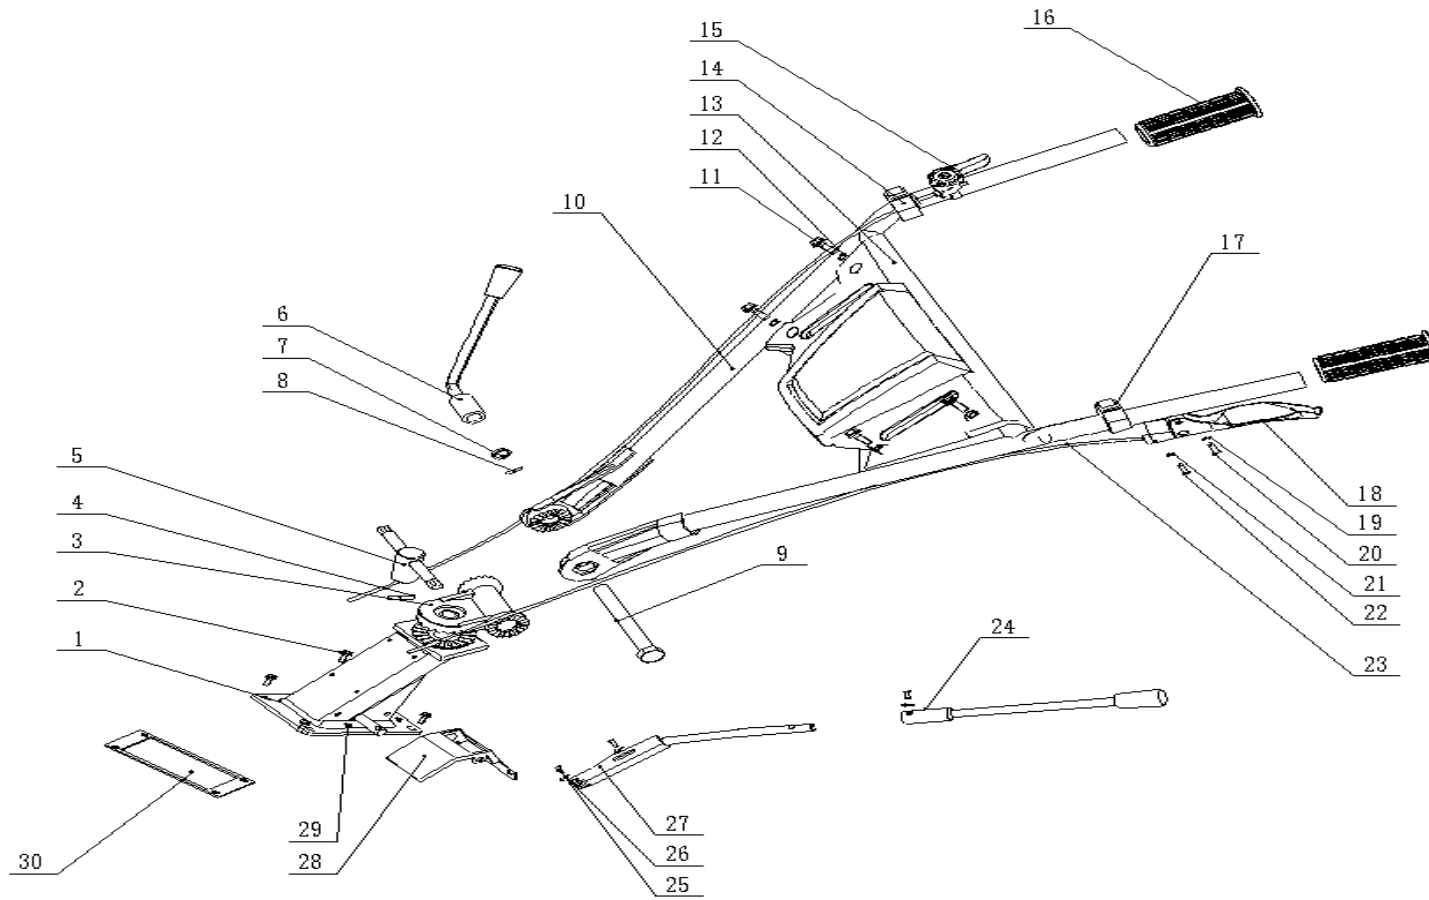

# SCHEMĂ EXPLODATĂ

**BTA-900**

**BTA-900 SPARE PARTS LIST**  
**Gearbox Assy**

Series No.	Part Code		English Name	Unit	Quantity for One Unit	Order Quantity	Unit Price	Total Amount	Note
1	B5789-06KG-012C	30101-00383-01	HEXAGON FLANGE BOLT M6x16	pcs	3				
2	B3452-1-265C-0400	30152-00317-00	O-RING	pcs	1				
3	71124-T80A-100B	34032-00093-00	STOP RING	pcs	1				
4	B276-6202-00	30141-00187-00	Bearing 6202	pcs	2				
5	71121-T80A-0000	33702-00005-00	COUNTER SHAFT	pcs	1				
6	71126-T80A-1000	34033-00092-00	COUNTER SHAFT GEAR ONE	pcs	1				
7	71126-T80A-4000	34033-00089-00	COUNTER SHAFT GEAR TWO	pcs	1				
8	71124-T80A-210B	34032-00086-00	SHAFT HOUSING	pcs	1				
9	B276-6002-00	30141-00171-00	Bearing 6002	pcs	2				

## ENGINE & ENGINE SUPPORT FRAME

Series No.	Part Code		English Name	Unit	Quantity for One Unit	Order Quantity	Unit Price	Total Amount	Note
1	72310-T75A-60W2	20134-00225-00	Front wheel	pcs	1				
2	72110-T80A-30B5	20063-00051-00	Bumper assembly	pcs	1				
3	B16674-1-08LG-020C	30101-00720-00	Bolt	pcs	4				
4	10000-E70F-D645	20260-05062-00	170F Gasoline engine	pcs	1				

**HANDLE COSRP ASSY**

Series No.	Part Code		English Name	Unit	Quantity for One Unit	Order Quantity	Unit Price	Total Amount	Note
1	73201-T80A-20RP	33706-00168-00	Armrest seat	pcs	1				
2	B16674-1-08LG-020C	30101-00720-00	Hexagon flange bolts	pcs	4				
3	73202-TA5A-00RP	33711-00001-10	Sprocket plate	pcs	1				
4	B93-200G-000C	30139-00063-00	Spring washer	pcs	1				
5	73203-TA5A-000C	33710-00002-00	T-shaped locking handle assembly	pcs	1				
6	73003-TA5A-000C	33710-00007-00	High and low lock handle	pcs	1				