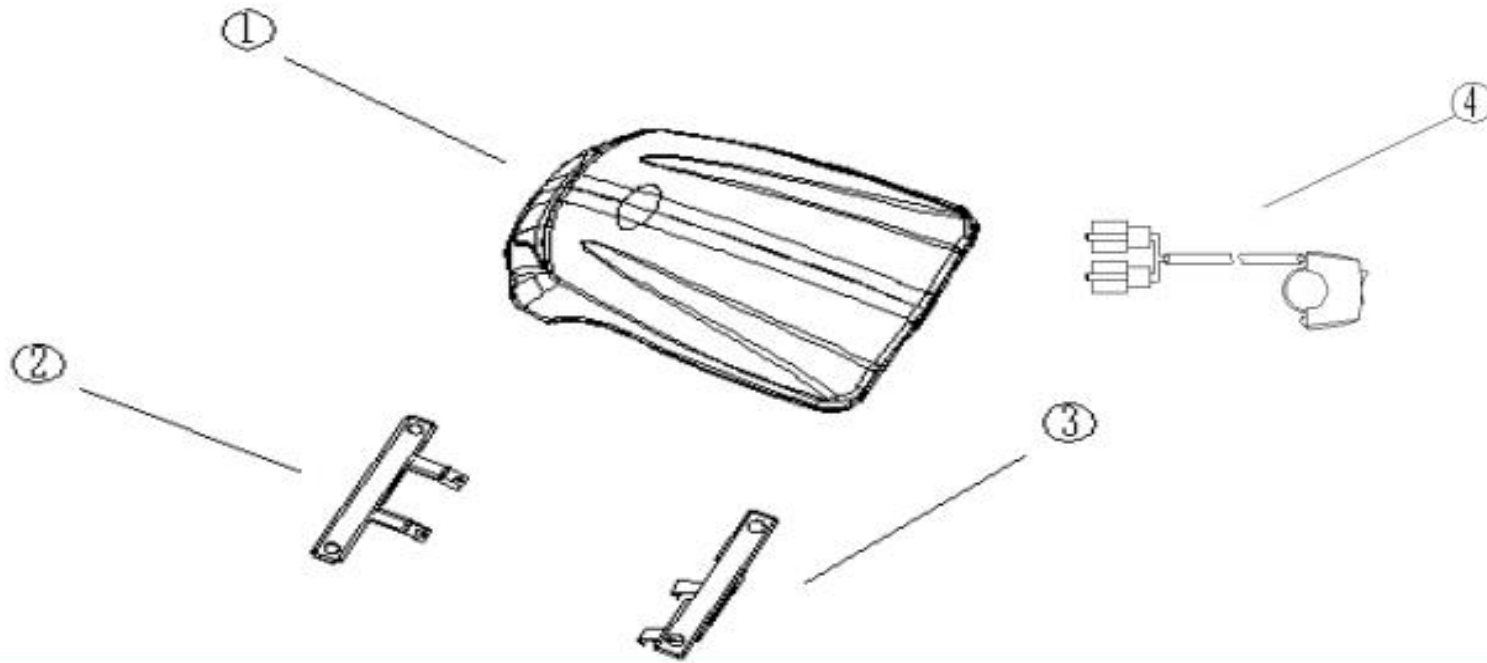

Series No.	Part Code		English Name	Unit	Quantity for One Unit	Order Quantity	Unit Price	Total Amount	Note
1	73411-T75A-20PW	33708-00023-00	lamp cover	pcs	1				
2	73401-T75C-20B5	33004-00839-00	Front bracket of lamp cover	pcs	1				
3	73402-T75C-20B5	33004-00840-00	Rear bracket of lamp cover	pcs	1