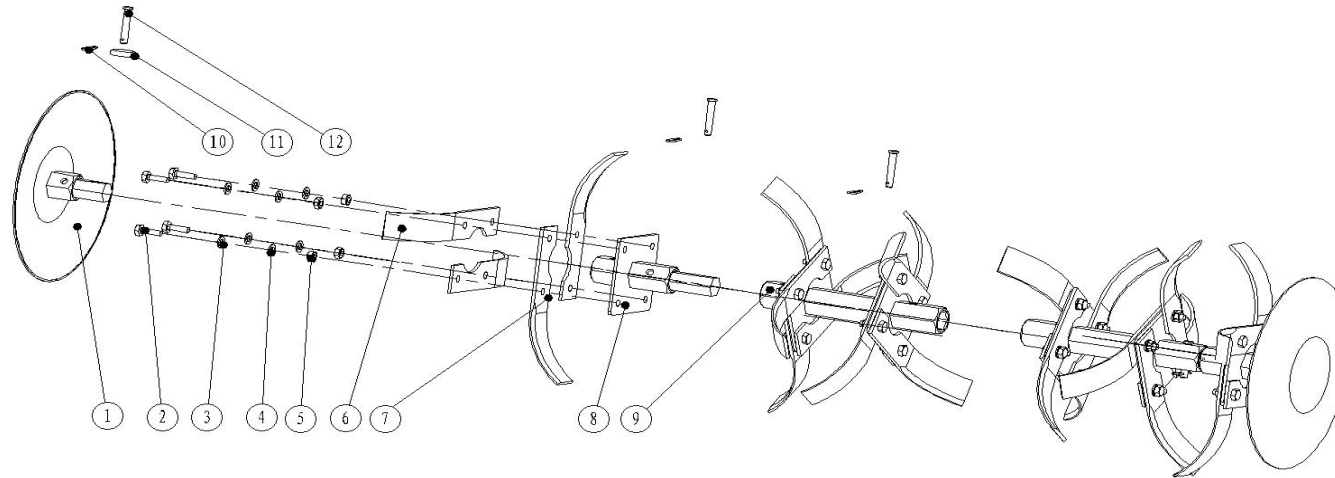

5	74121-T80A-93B5	33004-00659-00	bracket of rear fender	pcs	1				
6	B5789-06KG-016C	30101-00669-00	Hexagon flange bolts	pcs	8				
7	B6187-1-06LG-000C	30128-00026-00	hexagonal flange lock nuts	pcs	8				
8	B16674-1-08LG-065C	30101-00726-00	Hexagon flange bolts	pcs	1				
9	B6187-1-08LG-000C	30128-00027-00	hexagonal flange lock nuts	pcs	1				

BLADES ASSY

Series No.	Part Code		English Name	Unit	Quantity for One Unit	Order Quantity	Unit Price	Total Amount	Note
1	79512-T80A-51B5	33709-00057-00	DISC	pcs	2				
2	B5783-10MG-030C	30106-00017-00	HXAGON FLANGE BOLTM10x30	pcs	24				
3	B95-100G-000C	30136-00240-00	WASHER 10	pcs	24				
4	B93-100G-000C	30139-00024-00	WASHER SPRING 10	pcs	24				
5	B6170-10MG-000C	30121-00029-00	HXAGON FLANGE NUT M10	pcs	24				
6	79114-T80A-01B5	33709-00017-00	Blade (R)	pcs	12				
7	79113-T80A-01B5	33709-00025-00	Blade (L)	pcs	12				
8	79121-T75A-6300	33709-00016-00	VICE BLADE CYLINDER	pcs	2				
9	79121-T75A-0000	33709-00020-00	BLADE CYLINDER	pcs	2				
10	72205-TA5A-000C	34006-00109-00	R PINφ2×9×38	pcs	4				
11	B882-0080-040C	34006-00105-00	B PIN 8×40	pcs	4