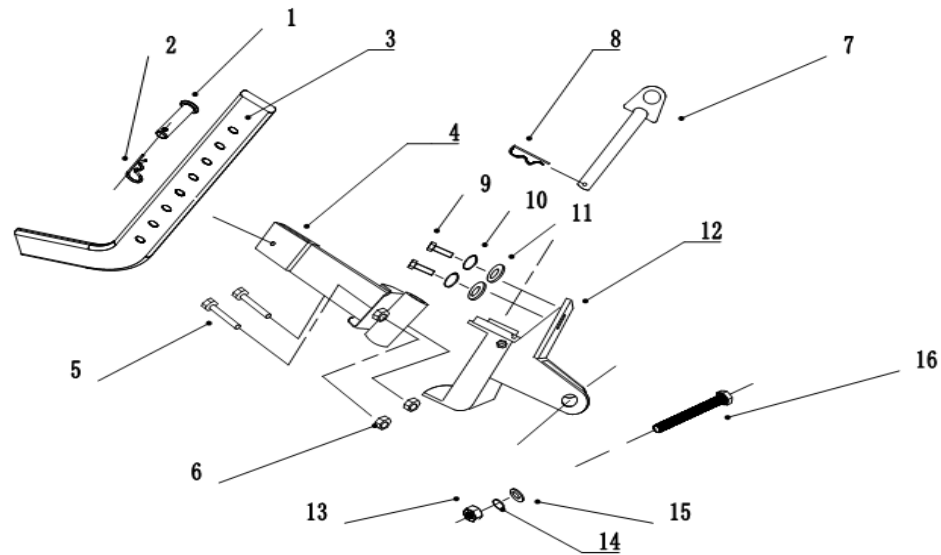

Series No.	Part Code		English Name	Unit	Quantity for One Unit	Order Quantity	Unit Price	Total Amount	Note
1	B882-0080-040C	34006-00105-00	B pin	pcs	1				
2	72205-TA5A-000C	34006-00109-00	R pin	pcs	1				
3	72204-TA5A-00B5	33709-00059-00	L-type resistance part	pcs	1				
4	72202-T80A-33B5	33703-00057-00	Connection frame	pcs	1				
5	B5783-10MG-050C	30106-00020-00	hexagon bolt	pcs	2				
6	B6170-10MG-000C	30121-00029-00	hex nut	pcs	2				
7	72203-T80A-000C	34006-00112-00	plug pin	pcs	1				
8	72205-TA5A-010C	34006-00110-00	R pin	pcs	1				
9	B16674-1-10MG-025C	30101-00236-01	Hexagon flange bolts	pcs	2				
10	B95-100G-000C	30136-00240-00	Flat Washer	pcs	2				
11	B93-100G-000C	30139-00024-00	Spring washer	pcs	2				
12	72201-T80A-00B5	33703-00069-00	The towing part	pcs	1				
13	B6170-10MG-000C	30121-00029-00	hex nut	pcs	1				
14	B93-100G-000C	30139-00024-00	Spring washer	pcs	1				
15	B95-100G-000C	30136-00240-00	Flat Washer	pcs	1				
16	B5782-10MG-090C	30100-00138-00	hexagon bolt	pcs	1