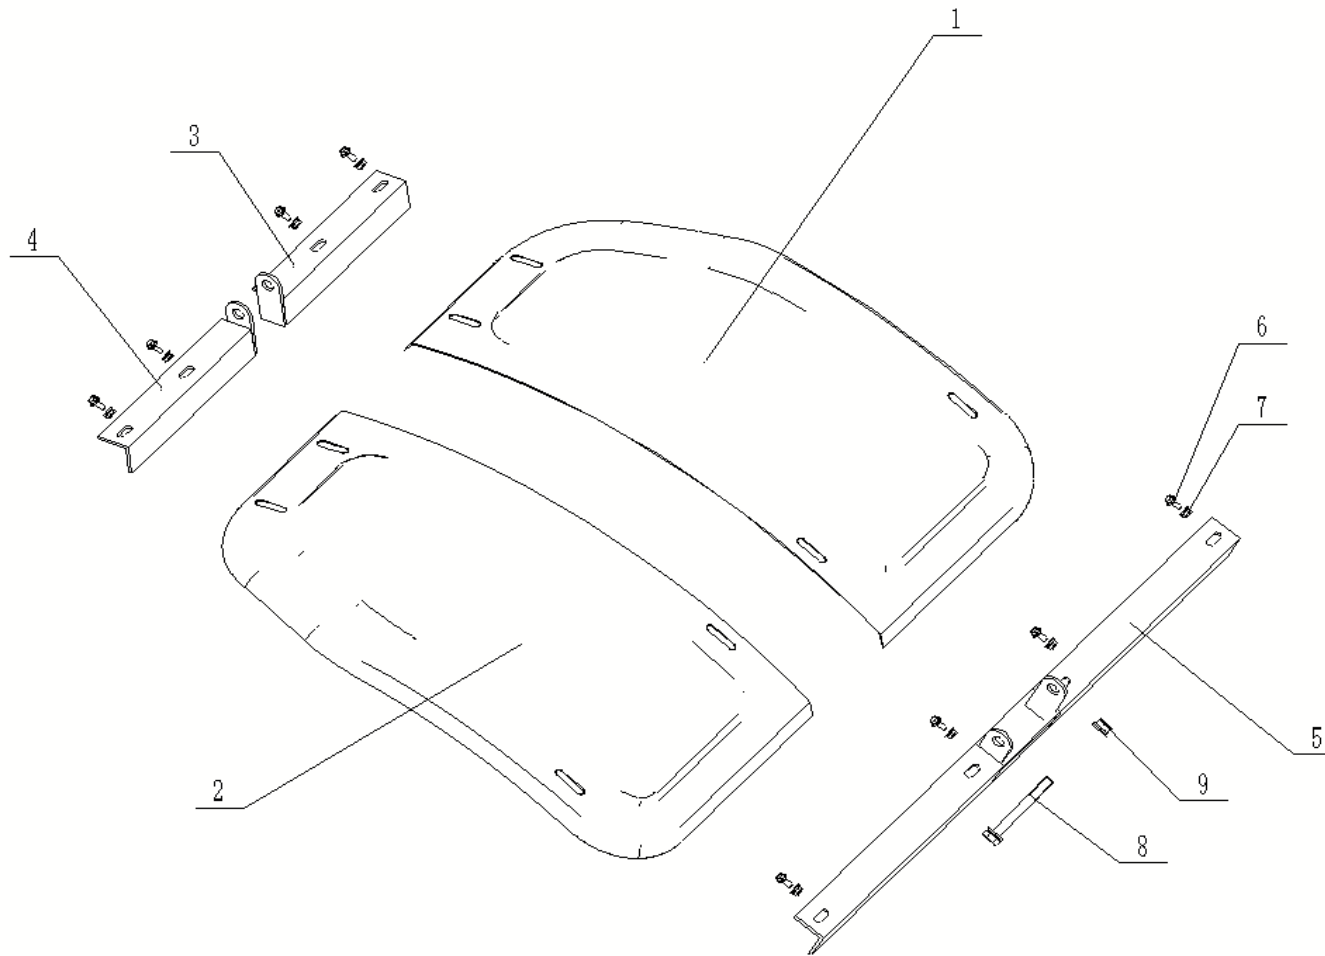

Series No.	Part Code		English Name	Unit	Quantity for One Unit	Order Quantity	Unit Price	Total Amount	Note
1	74111-T80A-40RP	33704-00123-00	Right fender	pcs	1				
2	74112-T80A-40RP	33704-00118-00	Left fender	pcs	1				
3	74122-T80A-91B5	33004-00665-00	Right bracket of front fender	pcs	1				
4	74122-T80A-90B5	33004-00705-00	Left bracket of front fender	pcs	1