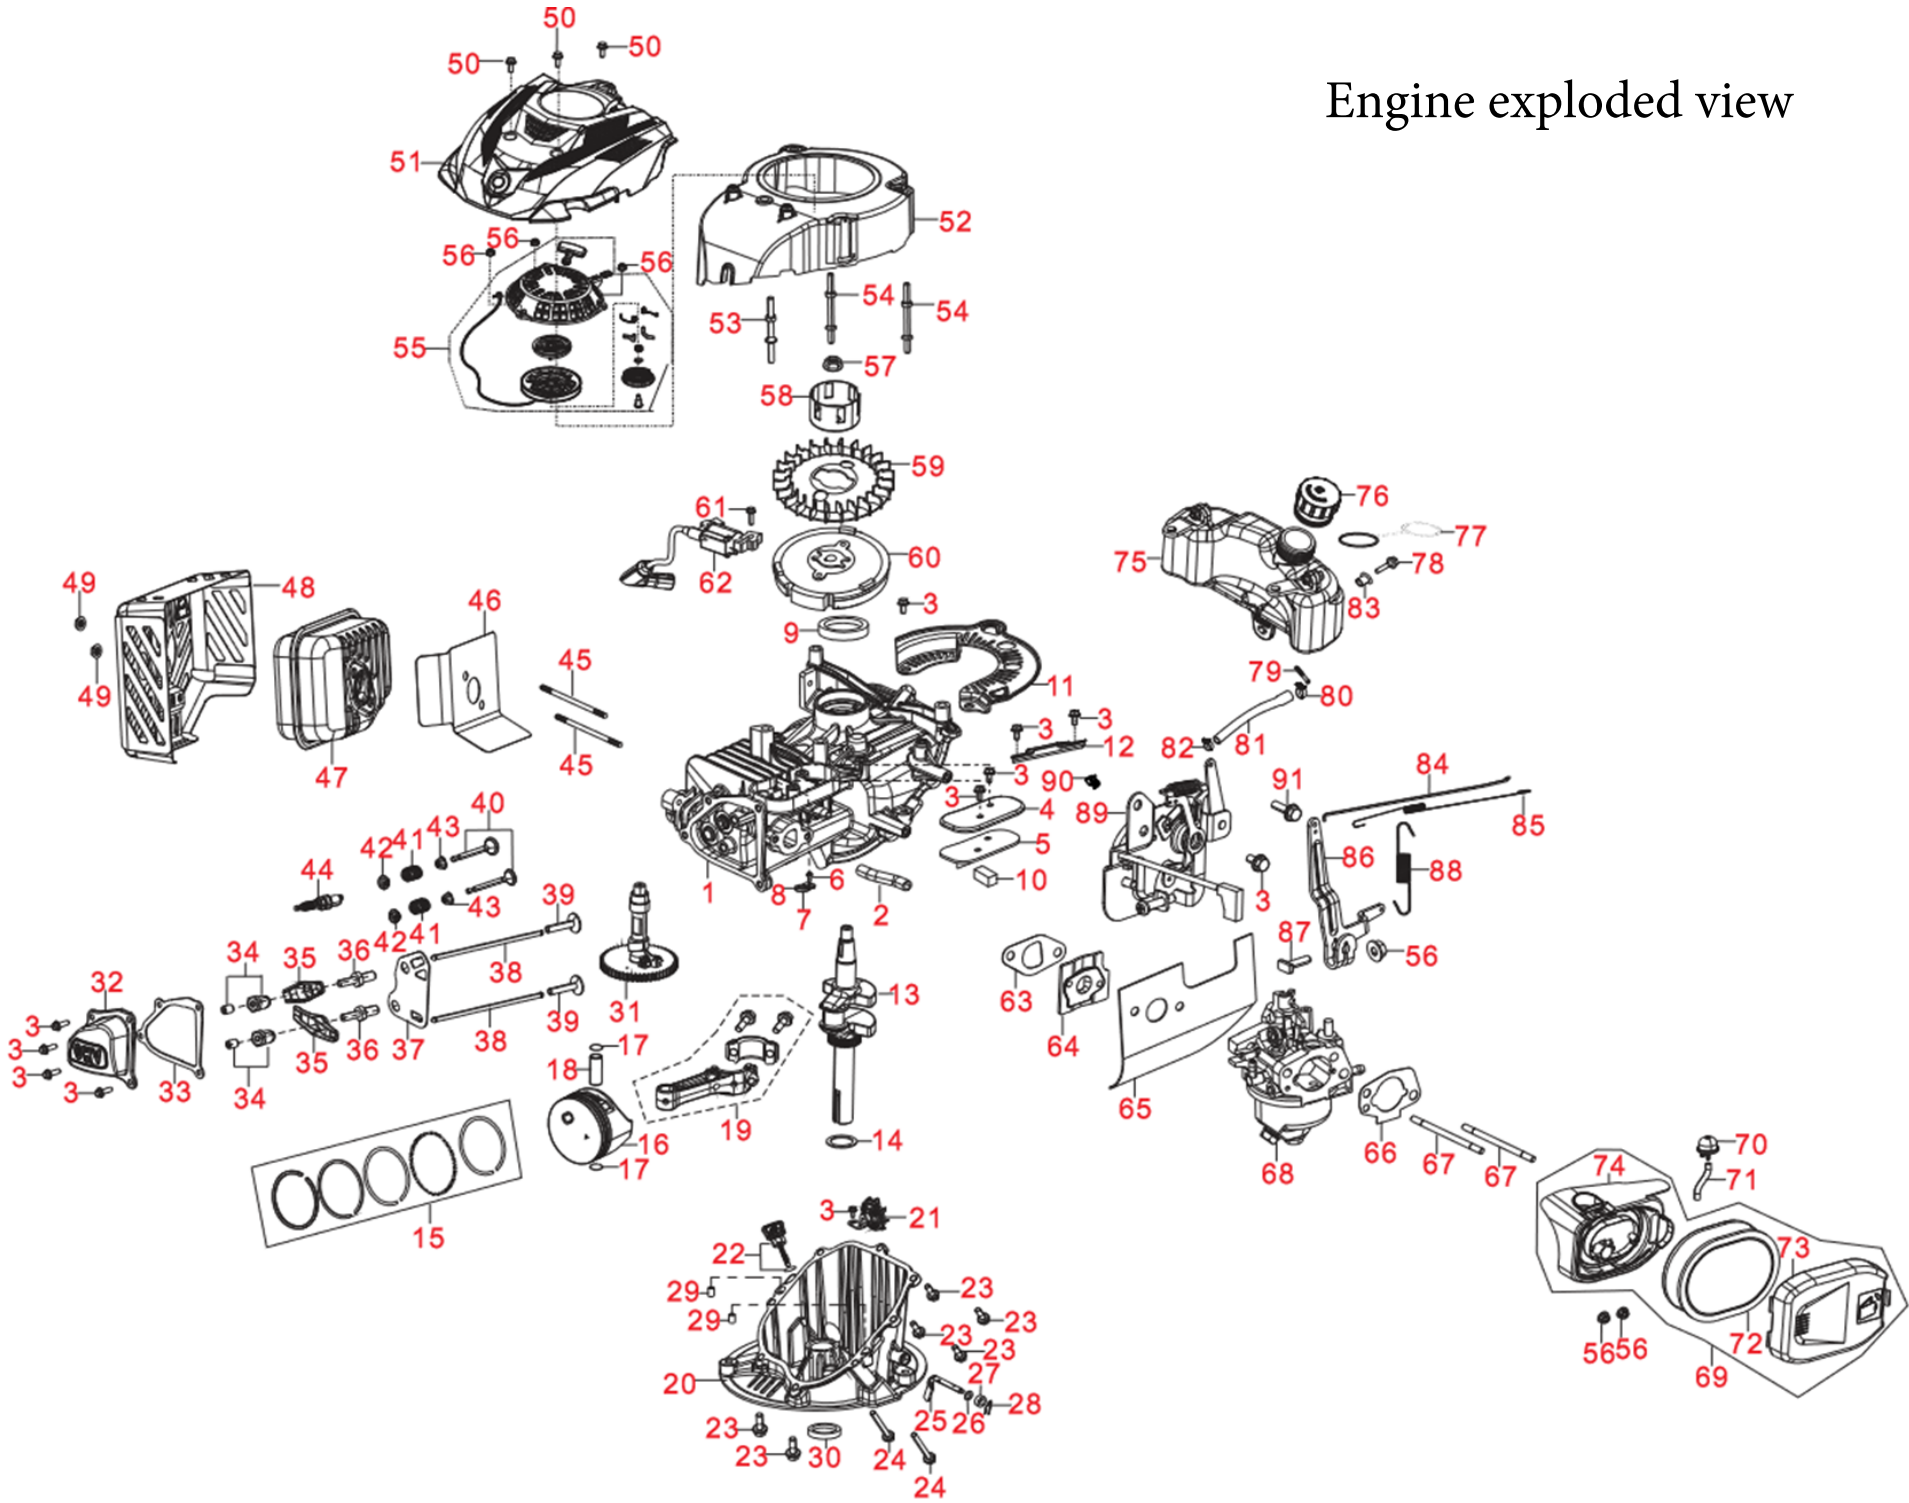

Engine exploded view

Engine exploded view				
REF.NO.	PART NO	DESCRIPTION	unit using Q'TY	Order quantity
1	11310-Z180230-LSA0	CRANKCASE SUBASSEMBLY.	1	
2	17004-Z180110-00A0	TUBE, BREATHER	1	
3	90007-0612-A1A0	BOLT	11	
4	11333-Z180110-00A0	PLATE, BREATH GROOVE COVER	1	
5	11332-Z180110-00A0	GASKET, BREATH GROOVE	1	
6	90103-0410-51	CROSS-STITCH BOLT	1	
7	11321-Z180110-00A0	PIECE, BREATH	1	
8	12045-Z240110-0000	REED VALVE STOPPING PLATE	1	
9	34007-00127-00	SEAL, OIL	1	
10	11331-Z180110-00A0	STRAINER, BREATH GROOVE	1	
11	19340-Z180110-00A0	SHIELD,LOWER	1	
12	19340-Z180210-0000	SHIELD,LOWER	1	
13	13300-Z181610-0000	CRANKSHAFT ASSY.	1	
14	90408-Z030210-0000	WASHER, FLAT	1	
15	20084-00140-00	RING ASSY, PISTON	1	
16	34004-00110-00	PISTON	1	
17	13122-Z350110-00A0	CLIP, PISTON PIN	2	
18	13121-Z250110-0000	PIN, PISTON	1	
19	34005-00009-00	ROD, CONNECTING	1	
20	11411-Z180130-YJA0	COVER, CRANKCASE	1	
21	16400-Z180110-00A0	GEAR ASSY, GOVERNOR	1	
22	20026-00066-00	DIPSTICK SUBASSEMBLY, OIL	1	
23	90007-0618-A1	BOLT	6	
24	90007-0650-A1	BOLT	2	
25	16061-Z180110-00A0	ARM, GOVERNOR	1	
26	90408-Z010210-0000	WASHER, FLAT	1	
27	34007-00128-00	SEAL, OIL	1	
28	90501-Z010110-0000	PIN	1	
29	90502-0818-00	PIN	2	
30	34007-00126-00	SEAL, OIL	1	
31	14200-Z180110-00A0	CAMSHAFT ASSY.	1	
32	12411-Z180110-00A0	COVER, CYLINDER HEAD	1	