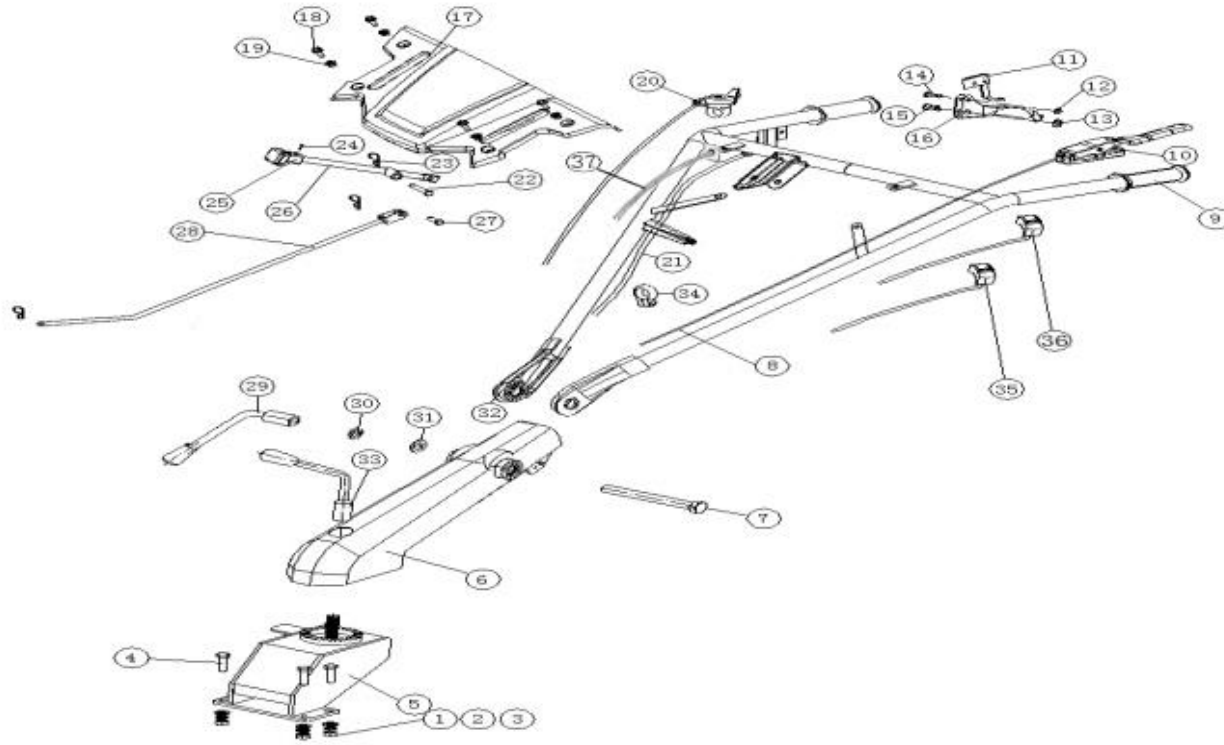

SCHEMĂ EXPLODATĂ

BTA-16SGE

BTA-16SGE SPARE PARTS LIST
Handle Assy

Series No.	Part Code	English Name	Unit	Quantity for One Unit	Order Quantity	Unit Price	Total Amount	Note
1	30121-00029-00	Hexagon nut	pcs	4				
2	30139-00024-00	Spring washer	pcs	4				
3	30136-00240-00	Flat washer	pcs	4				
4	30101-00744-00	Hexagon flange bolt	pcs	4				
5	33706-00138-00	Armrest seat	pcs	1				
6	33706-00148-00	Middle section of handrail	pcs	1				

SHIFT GEAR PARTS

Series No.	Part Code	English Name	Unit	Quantity for One Unit	Order Quantity	Unit Price	Total Amount	Note
1	33713-00016-00	Shift arm	pcs	1				
2	34006-00124-00	B-pin	pcs	1				
3	34006-00139-00	cotter pin	pcs	1				
4	34032-00071-00	Shift bushing	pcs	6				

TRANSMISSION CASE PARTS

Series No.	Part Code	English Name	Unit	Quantity for One Unit	Order Quantity	Unit Price	Total Amount	Note
1	30121-00080-00	Slotted Hex Nut	pc	1				
2	34006-00117-00	cotter pin	pc	1				
3	30136-00242-00	Non standard gasket	pc	1				
4	34033-00071-00	Driven bevel gear	pc	1				
5	30141-00216-00	Single row tapered roller bearing	pc	1				
6	33701-00041-03	Traveling box	pcs	1				

Series No.	Part Code	English Name	Unit	Quantity for One Unit	Order Quantity	Unit Price	Total Amount	Note
1	30121-00029-00	Hexagon nut	pcs	16				
2	30139-00024-00	Spring washer	pcs	16				
3	30136-00240-00	Flat washer	pcs	16				
4	34031-00123-00	Wheel axle	pcs	2				
5	20134-00335-00	Inner hub	pcs	2				
6	20134-00214-00	Inner tube	pcs	2				