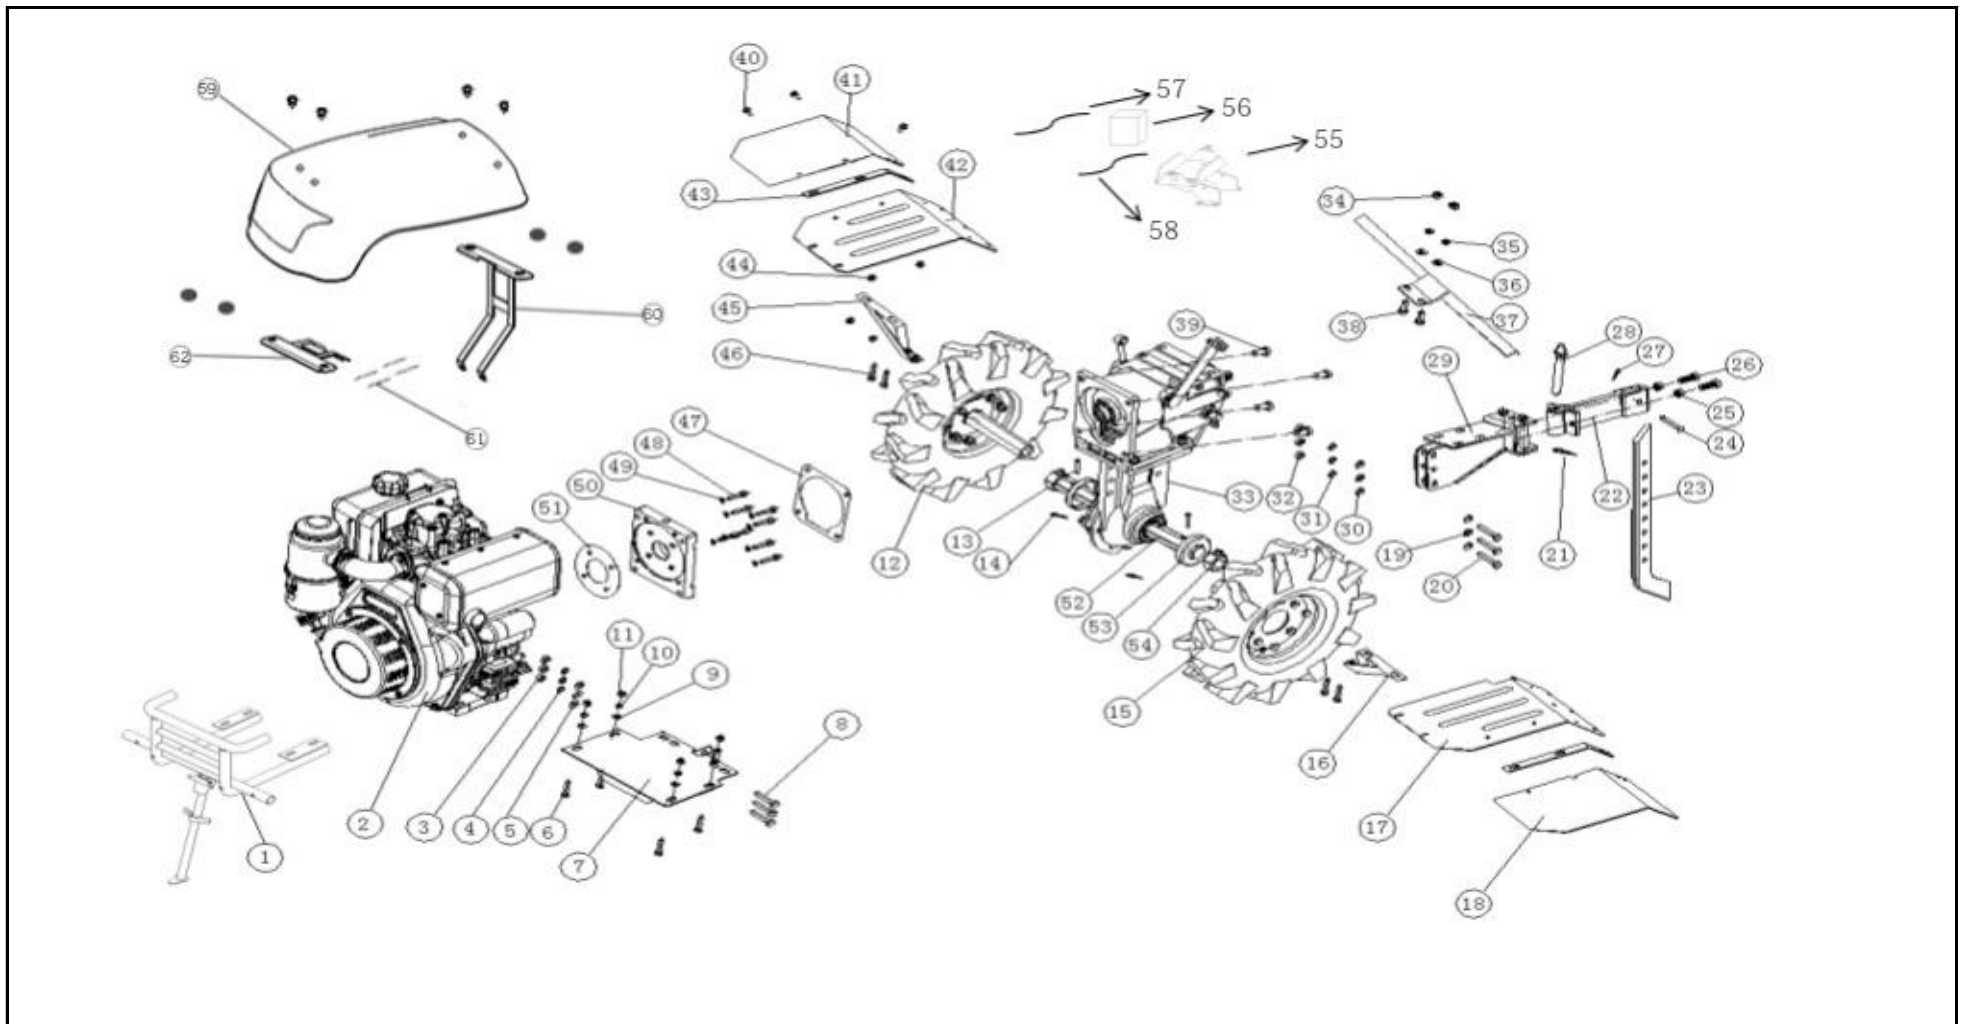

Series No.	Part Code	English Name	Unit	Quantity for One Unit	Order Quantity	Unit Price	Total Amount	Note
1	20063-00012-01	Bumper assembly	pcs	1