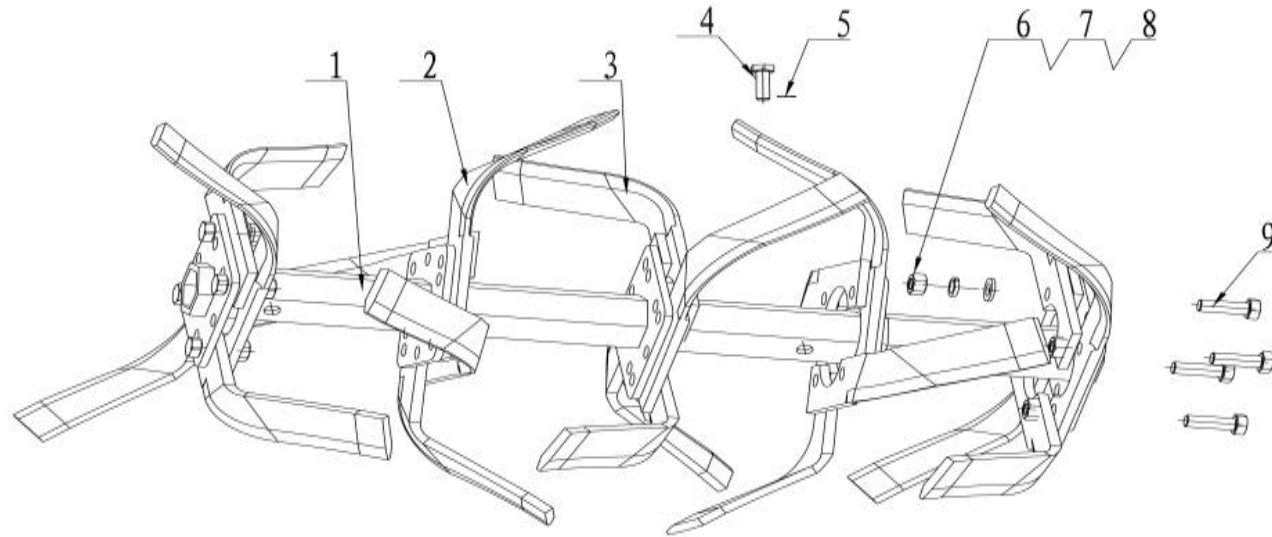

BLADES ASSY

Series No.	Part Code	English Name	Unit	Quantity for One Unit	Order Quantity	Unit Price	Total Amount	Note
1	33709-00076-00	Four piece five group cutter barrel assembly	pcs	2