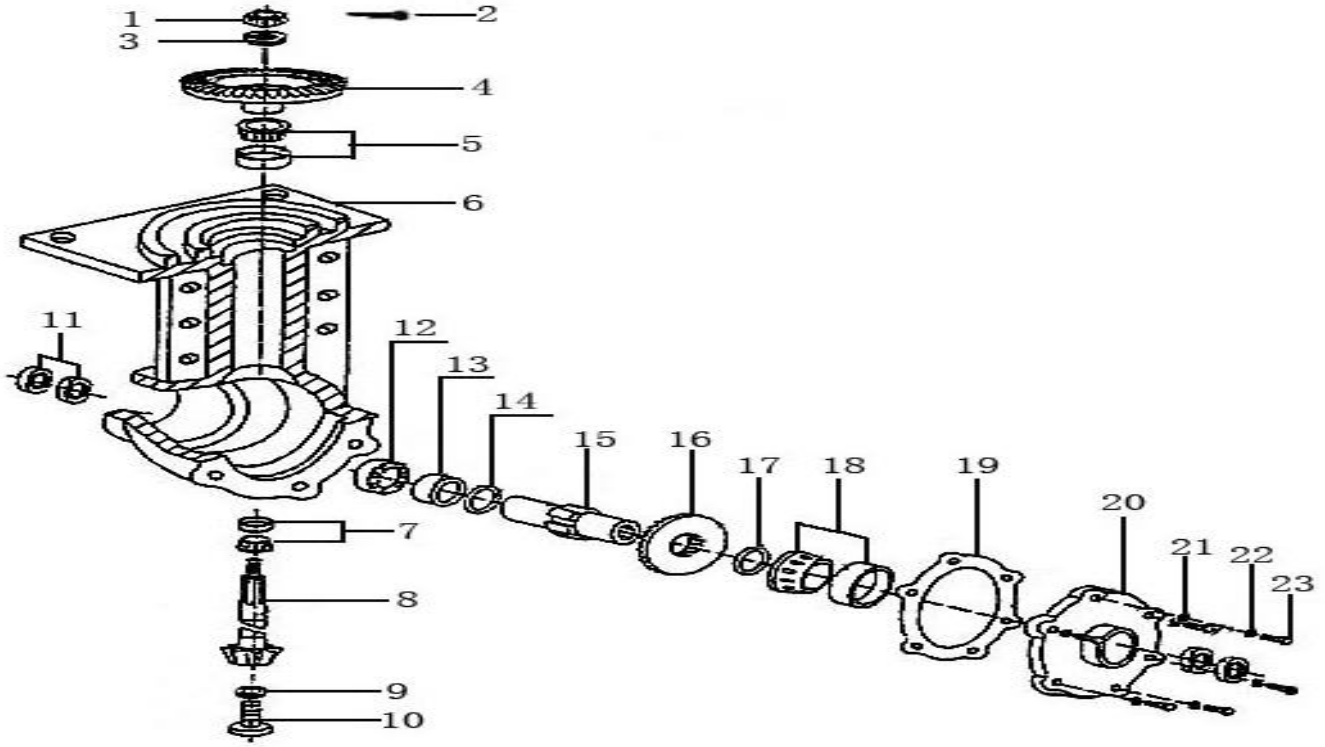

SCHEMĂ EXPLODATĂ

BTA-16SGE

BTA-16SGE SPARE PARTS LIST
Handle Assy

Series No.	Part Code	English Name	Unit	Quantity for One Unit	Order Quantity	Unit Price	Total Amount	Note
1	30121-00029-00	Hexagon nut	pcs	4				
2	30139-00024-00	Spring washer	pcs	4				
3	30136-00240-00	Flat washer	pcs	4				
4	30101-00744-00	Hexagon flange bolt	pcs	4				
5	33706-00138-00	Armrest seat	pcs	1				
6	33706-00148-00	Middle section of handrail	pcs	1				

SHIFT GEAR PARTS

Series No.	Part Code	English Name	Unit	Quantity for One Unit	Order Quantity	Unit Price	Total Amount	Note
1	33713-00016-00	Shift arm	pcs	1				
2	34006-00124-00	B-pin	pcs	1				
3	34006-00139-00	cotter pin	pcs	1				
4	34032-00071-00	Shift bushing	pcs	6				

TRANSMISSION CASE PARTS

Series No.	Part Code	English Name	Unit	Quantity for One Unit	Order Quantity	Unit Price	Total Amount	Note
1	30121-00080-00	Slotted Hex Nut	pc	1				
2	34006-00117-00	cotter pin	pc	1				
3	30136-00242-00	Non standard gasket	pc	1				
4	34033-00071-00	Driven bevel gear	pc	1				
5	30141-00216-00	Single row tapered roller bearing	pc	1				
6	33701-00041-03	Traveling box	pcs	1				

Series No.	Part Code	English Name	Unit	Quantity for One Unit	Order Quantity	Unit Price	Total Amount	Note
1	30121-00029-00	Hexagon nut	pcs	16				
2	30139-00024-00	Spring washer	pcs	16				
3	30136-00240-00	Flat washer	pcs	16				
4	34031-00123-00	Wheel axle	pcs	2				
5	20134-00335-00	Inner hub	pcs	2				
6	20134-00214-00	Inner tube	pcs	2				