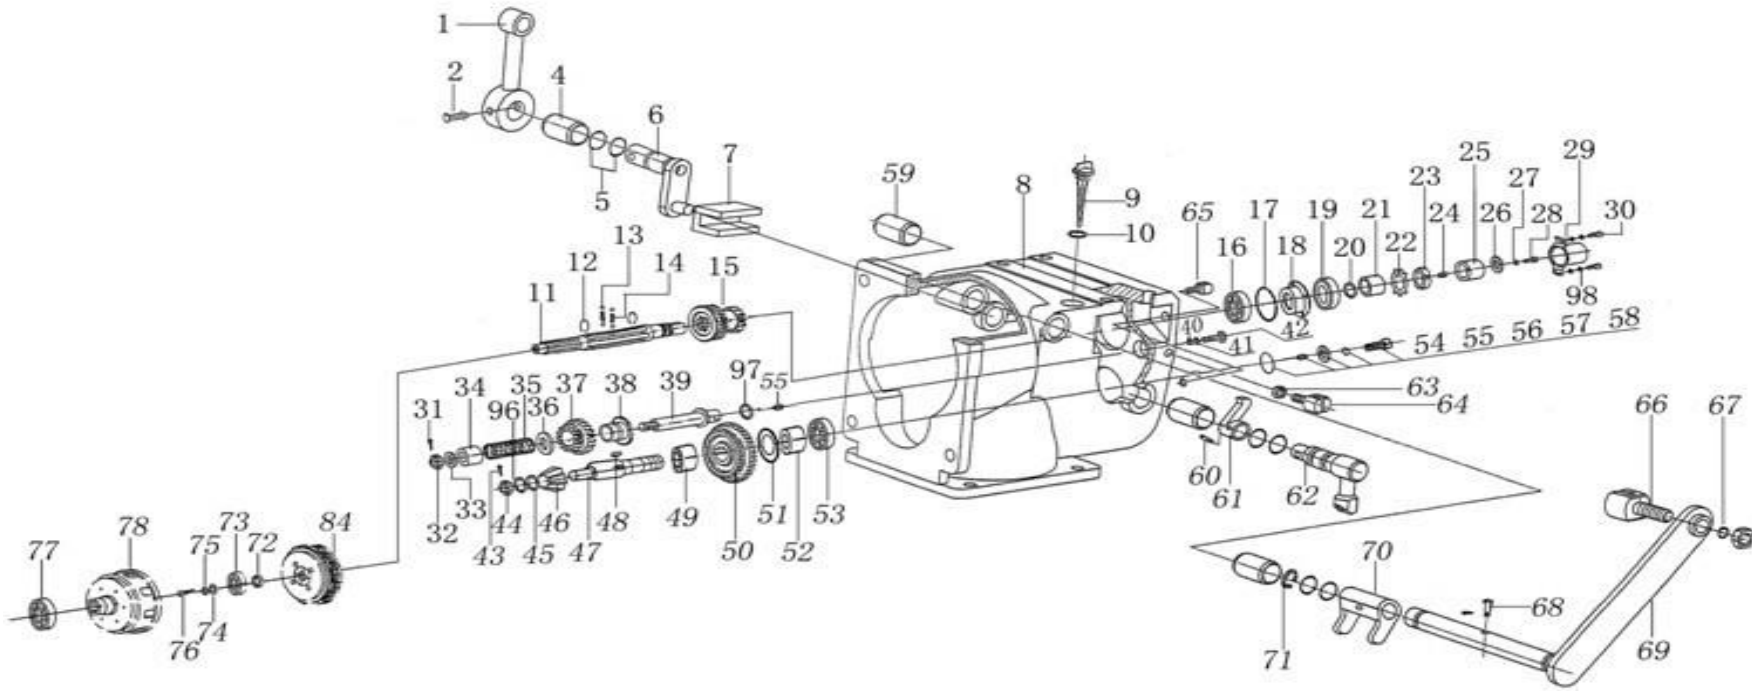

SCHEMĂ EXPLODATĂ

BTA-16SGE

BTA-16SGE SPARE PARTS LIST
Handle Assy

Series No.	Part Code	English Name	Unit	Quantity for One Unit	Order Quantity	Unit Price	Total Amount	Note
1	30121-00029-00	Hexagon nut	pcs	4				
2	30139-00024-00	Spring washer	pcs	4				
3	30136-00240-00	Flat washer	pcs	4				
4	30101-00744-00	Hexagon flange bolt	pcs	4				
5	33706-00138-00	Armrest seat	pcs	1				
6	33706-00148-00	Middle section of handrail	pcs	1				

SHIFT GEAR PARTS

Series No.	Part Code	English Name	Unit	Quantity for One Unit	Order Quantity	Unit Price	Total Amount	Note
1	33713-00016-00	Shift arm	pcs	1				
2	34006-00124-00	B-pin	pcs	1				
3	34006-00139-00	cotter pin	pcs	1				
4	34032-00071-00	Shift bushing	pcs	6				

TRANSMISSION CASE PARTS

Series No.	Part Code	English Name	Unit	Quantity for One Unit	Order Quantity	Unit Price	Total Amount	Note
1	30121-00080-00	Slotted Hex Nut	pc	1				
2	34006-00117-00	cotter pin	pc	1				
3	30136-00242-00	Non standard gasket	pc	1				
4	34033-00071-00	Driven bevel gear	pc	1				
5	30141-00216-00	Single row tapered roller bearing	pc	1				
6	33701-00041-03	Traveling box	pcs	1				

Series No.	Part Code	English Name	Unit	Quantity for One Unit	Order Quantity	Unit Price	Total Amount	Note
1	30121-00029-00	Hexagon nut	pcs	16				
2	30139-00024-00	Spring washer	pcs	16				
3	30136-00240-00	Flat washer	pcs	16				
4	34031-00123-00	Wheel axle	pcs	2				
5	20134-00335-00	Inner hub	pcs	2				
6	20134-00214-00	Inner tube	pcs	2				