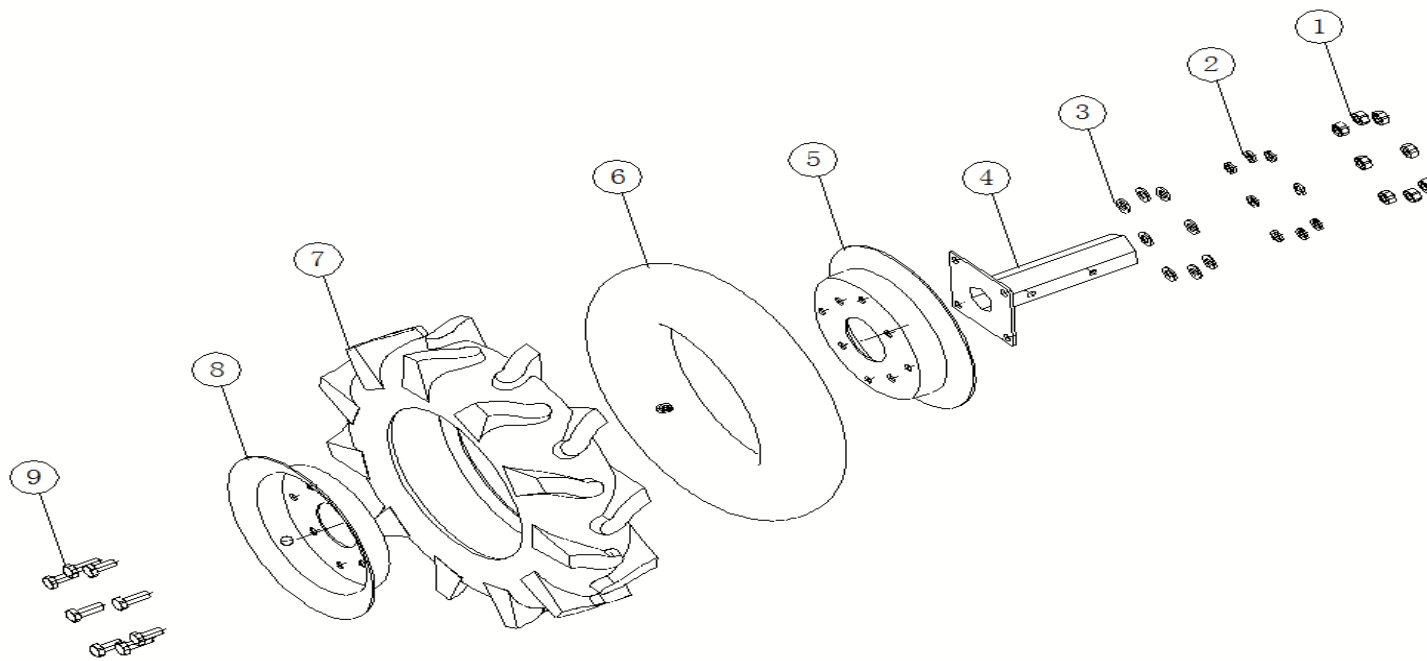

Series No.	Part Code	English Name	Unit	Quantity for One Unit	Order Quantity	Unit Price	Total Amount	Note
1	30121-00029-00	Hexagon nut	pcs	16				
2	30139-00024-00	Spring washer	pcs	16				
3	30136-00240-00	Flat washer	pcs	16				
4	34031-00123-00	Wheel axle	pcs	2				
5	20134-00335-00	Inner hub	pcs	2				
6	20134-00214-00	Inner tube	pcs	2