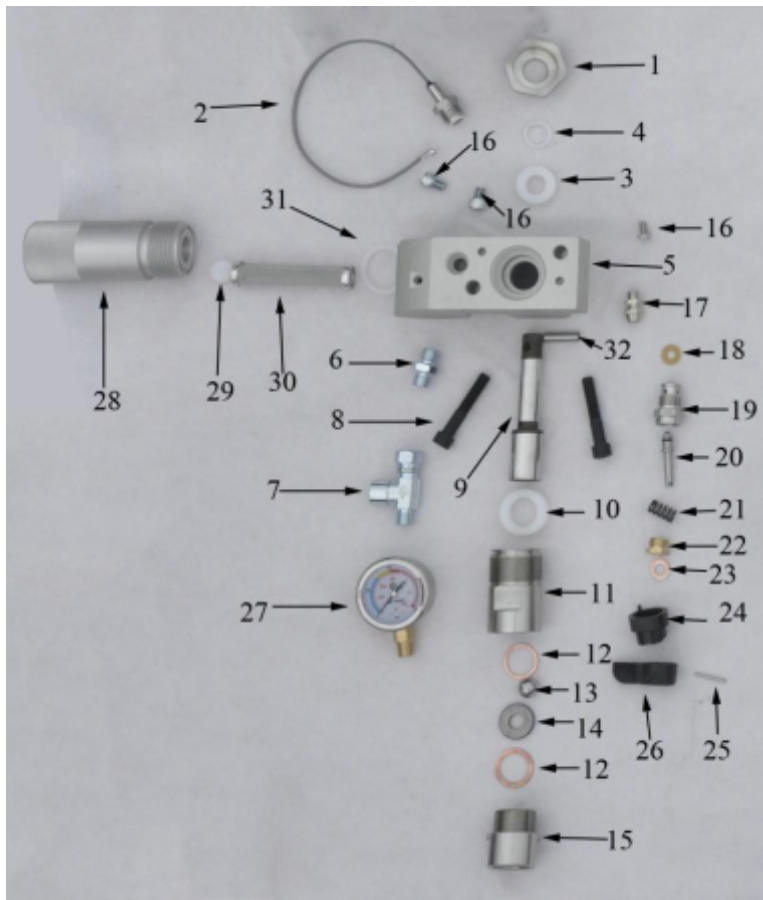

Schema explodată și piese de schimb pentru PAZ-6325i

i215100	Control board	i215108	Bridge
i215101	Pressure regulator	i215109	Tie wrap
i215102	Pressure regulator knob	i215110	Circuit board
i215103	ON/OFF switch	i215111	Screw
i215104	Fuse holder	i215112	Gasket
i215105	Fuse	i215113	Gasket
i215106	Insulated rubber tape	i215114	Gasket
i215107	Screw		

215100	Control board	215108	Bridge
215101	Pressure regulator knob	215109	Tie wrap
215102	Gasket	215110	Spring
215103	Cooper Gasket	215111	Valve rod
i215104	Fuse holder	215112	Screw
215105	Fuse	215113	Micro switch
215106	Insulated rubber tape	215114	Micro switch
215107	Circuit board	215115	ON/OFF switch

215200	Housing assembly
215201	Front cover
215202	Slider assembly
215203	Drive assembly
215204	O-ring
215205	Gear/crankshaft assembly
215206	1 st stage gear
215207	Baffle assembly
215208	screw
215209	O-ring
215210	Oil hole cap
215211	Side board
215212	Nut
215213	Nut
215214	Refiller

215300	Fluid pump assembly
215301	Retainer
215302	Pressure sensor
215303	Upper packing
215304	Spacer
215305	Pump block
215306	Fitting
215307	Connector
215308	Nut
215309	Piston rod
215310	Lower packing
215311	Upper housing
215312	O-ring
215313	Outlet valve ball
215314	Outlet valve seat
215315	Lower housing
215316	Nut
215317	Fitting
215318	Gasket
215319	Prime/spray valve housing
215320	Prime/spray valve stem
215321	Spring
215322	Prime/spray valve retainer
215323	Gasket
215324	Cam base
215325	Groove pin
215326	Prime/spray valve handle
215327	Pressure gage
215328	Filter housing
215329	Bearing ring
215330	Filter
215331	O-ring