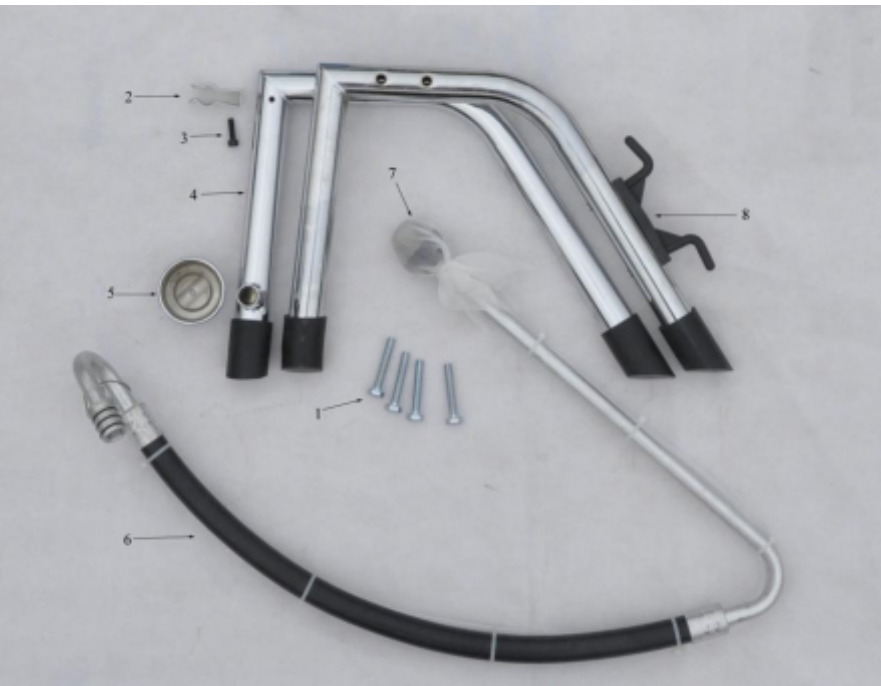

215500	Siphon tube assembly
215501	Screw
215502	Hose Clip
215503	Screw
215504	Feet
215505	Cup
215506	Siphon tube
215507	Suction filter
215508	Line pile