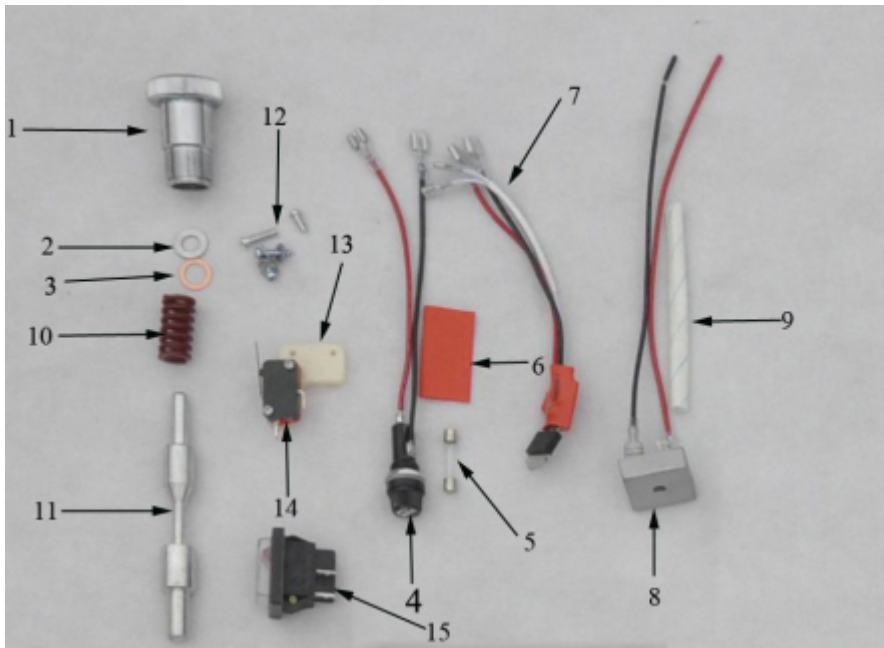

Schema explodată și piese de schimb pentru PAZ-6325i

i215100	Control board	i215108	Bridge
i215101	Pressure regulator	i215109	Tie wrap
i215102	Pressure regulator knob	i215110	Circuit board
i215103	ON/OFF switch	i215111	Screw
i215104	Fuse holder	i215112	Gasket
i215105	Fuse	i215113	Gasket
i215106	Insulated rubber tape	i215114	Gasket
i215107	Screw		

215100	Control board	215108	Bridge
215101	Pressure regulator knob	215109	Tie wrap
215102	Gasket	215110	Spring
215103	Cooper Gasket	215111	Valve rod
i215104	Fuse holder	215112	Screw
215105	Fuse	215113	Micro switch
215106	Insulated rubber tape	215114	Micro switch
215107	Circuit board	215115	ON/OFF switch

215200	Housing assembly
215201	Front cover
215202	Slider assembly
215203	Drive assembly
215204	O-ring
215205	Gear/crankshaft assembly
215206	1 st stage gear
215207	Baffle assembly
215208	screw
215209	O-ring
215210	Oil hole cap
215211	Side board
215212	Nut
215213	Nut
215214	Refiller

215300	Fluid pump assembly
215301	Retainer
215302	Pressure sensor
215303	Upper packing
215304	Spacer
215305	Pump block
215306	Fitting
215307	Connector
215308	Nut
215309	Piston rod
215310	Lower packing
215311	Upper housing
215312	O-ring
215313	Outlet valve ball
215314	Outlet valve seat
215315	Lower housing
215316	Nut
215317	Fitting
215318	Gasket
215319	Prime/spray valve housing
215320	Prime/spray valve stem
215321	Spring
215322	Prime/spray valve retainer
215323	Gasket
215324	Cam base
215325	Groove pin
215326	Prime/spray valve handle
215327	Pressure gage
215328	Filter housing
215329	Bearing ring
215330	Filter
215331	O-ring