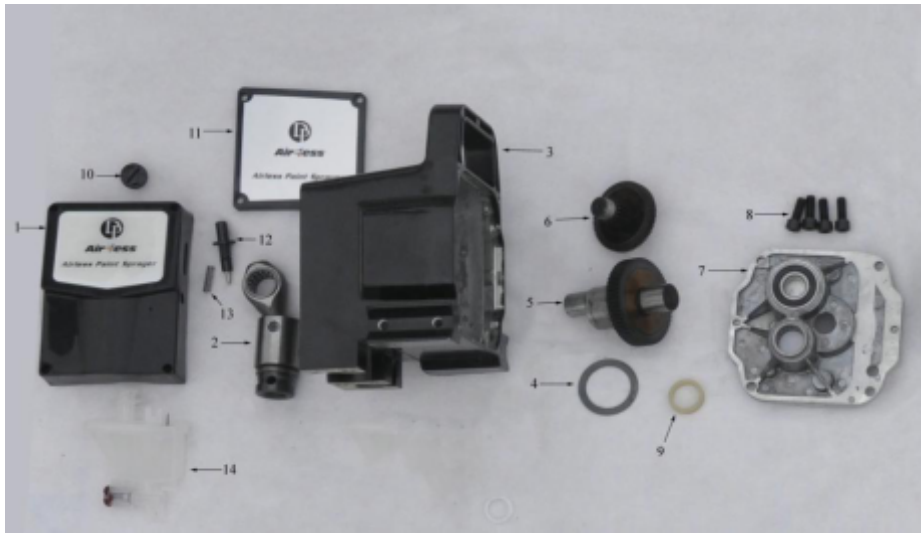

Schema explodată și piese de schimb pentru PAZ-6325i

i215100	Control board	i215108	Bridge
i215101	Pressure regulator	i215109	Tie wrap
i215102	Pressure regulator knob	i215110	Circuit board
i215103	ON/OFF switch	i215111	Screw
i215104	Fuse holder	i215112	Gasket
i215105	Fuse	i215113	Gasket
i215106	Insulated rubber tape	i215114	Gasket
i215107	Screw		

215100	Control board	215108	Bridge
215101	Pressure regulator knob	215109	Tie wrap
215102	Gasket	215110	Spring
215103	Cooper Gasket	215111	Valve rod
i215104	Fuse holder	215112	Screw
215105	Fuse	215113	Micro switch
215106	Insulated rubber tape	215114	Micro switch
215107	Circuit board	215115	ON/OFF switch

215200	Housing assembly
215201	Front cover
215202	Slider assembly
215203	Drive assembly
215204	O-ring
215205	Gear/crankshaft assembly
215206	1 st stage gear
215207	Baffle assembly
215208	screw
215209	O-ring
215210	Oil hole cap
215211	Side board
215212	Nut
215213	Nut
215214	Refiller

215300	Fluid pump assembly
215301	Retainer
215302	Pressure sensor
215303	Upper packing
215304	Spacer
215305	Pump block
215306	Fitting
215307	Connector
215308	Nut
215309	Piston rod
215310	Lower packing
215311	Upper housing
215312	O-ring
215313	Outlet valve ball
215314	Outlet valve seat
215315	Lower housing
215316	Nut
215317	Fitting
215318	Gasket
215319	Prime/spray valve housing
215320	Prime/spray valve stem
215321	Spring
215322	Prime/spray valve retainer
215323	Gasket
215324	Cam base
215325	Groove pin
215326	Prime/spray valve handle
215327	Pressure gage
215328	Filter housing
215329	Bearing ring
215330	Filter
215331	O-ring