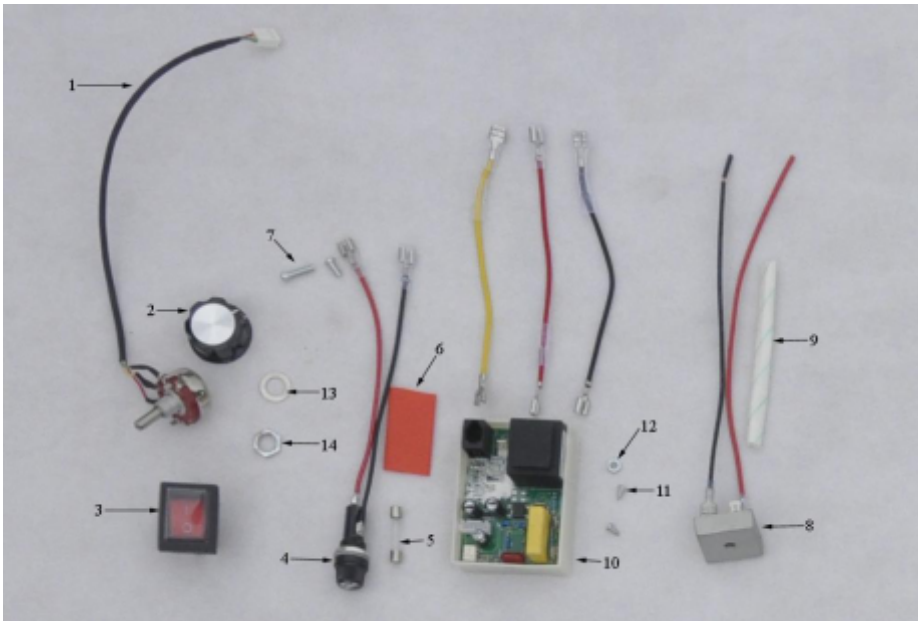

Schema explodată și piese de schimb pentru PAZ-6325i

i215100	Control board	i215108	Bridge
i215101	Pressure regulator	i215109	Tie wrap
i215102	Pressure regulator knob	i215110	Circuit board
i215103	ON/OFF switch	i215111	Screw
i215104	Fuse holder	i215112	Gasket
i215105	Fuse	i215113	Gasket
i215106	Insulated rubber tape	i215114	Gasket
i215107	Screw		

215100	Control board	215108	Bridge
215101	Pressure regulator knob	215109	Tie wrap
215102	Gasket	215110	Spring
215103	Cooper Gasket	215111	Valve rod
i215104	Fuse holder	215112	Screw
215105	Fuse	215113	Micro switch
215106	Insulated rubber tape	215114	Micro switch
215107	Circuit board	215115	ON/OFF switch

215200	Housing assembly
215201	Front cover
215202	Slider assembly
215203	Drive assembly
215204	O-ring
215205	Gear/crankshaft assembly
215206	1 st stage gear
215207	Baffle assembly
215208	screw
215209	O-ring
215210	Oil hole cap
215211	Side board
215212	Nut
215213	Nut
215214	Refiller

215300	Fluid pump assembly
215301	Retainer
215302	Pressure sensor
215303	Upper packing
215304	Spacer
215305	Pump block
215306	Fitting
215307	Connector
215308	Nut
215309	Piston rod
215310	Lower packing
215311	Upper housing
215312	O-ring
215313	Outlet valve ball
215314	Outlet valve seat
215315	Lower housing
215316	Nut
215317	Fitting
215318	Gasket
215319	Prime/spray valve housing
215320	Prime/spray valve stem
215321	Spring
215322	Prime/spray valve retainer
215323	Gasket
215324	Cam base
215325	Groove pin
215326	Prime/spray valve handle
215327	Pressure gage
215328	Filter housing
215329	Bearing ring
215330	Filter
215331	O-ring