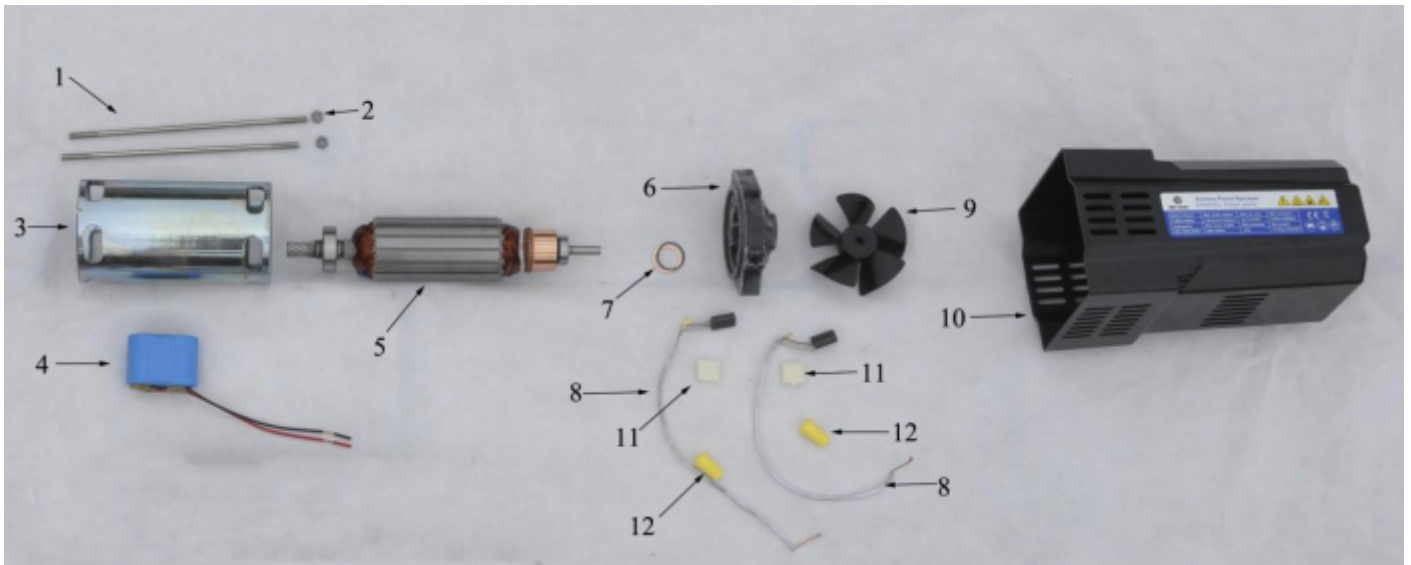

215400	Motor housing assembly	215407	Thrust washer
215401	Long screw	215408	Carbon brush
215402	Nut	215409	Fan
215403	Magnetic cylinder	215410	Motor cover
215404	Capacitor	215411	Retaining clamp
215405	Motor assembly	215412	Cap
215406	Baffle assembly